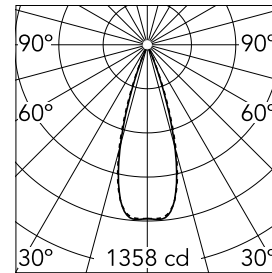

### Main specifications

<b>Number of heads</b>	1	<b>Net lumen (lm)</b>	441
<b>Lamp category</b>	LED	<b>Mountings</b>	Ceiling recessed
<b>Power (W)</b>	5.4W	<b>Environment</b>	Indoor dry location
<b>CCT (K)</b>	2700K		
<b>CRI</b>	90		

### Optical

<b>Lighting type</b>	Direct
<b>LED type</b>	Power LED
<b>Light distribution</b>	Symmetric
<b>Optical type</b>	Flood
<b>Beam angle (°)</b>	33
<b>Beam angle C90-270 (°)</b>	33

Beam Angle: 33°

h(m)	E(lx)	D(m)
1	1358	0.60
2	340	1.20
3	151	1.79
4	85	2.39
5	54	2.99

Luminous flux luminaire  
441 lm (EXTREME CUT OFF)

### Physical

<b>Color</b>	Black/Gold	<b>Tilt (°)</b>	30
<b>Orientation</b>	Adjustable	<b>Length (mm)</b>	86
<b>Trim</b>	yes		
<b>Recessed depth (mm)</b>	150		
<b>Weight (kg)</b>	0.25		