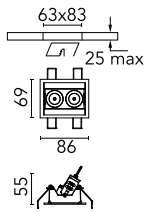

### Main specifications

<b>Number of heads</b>	1	<b>Net lumen (lm)</b>	441
<b>Lamp category</b>	LED	<b>Mountings</b>	Ceiling recessed
<b>Power (W)</b>	5.4W	<b>Environment</b>	Indoor dry location
<b>CCT (K)</b>	2700K		
<b>CRI</b>	90		

### Optical

<b>Lighting type</b>	Direct
<b>LED type</b>	Power LED
<b>Light distribution</b>	Symmetric
<b>Optical type</b>	Flood
<b>Beam angle (°)</b>	33
<b>Beam angle C90-270 (°)</b>	33

Beam Angle: 33°

h(m)	E(lx)	D(m)
1	1358	0.60
2	340	1.20
3	151	1.79
4	85	2.39
5	54	2.99

### Physical

<b>Color</b>	Black/Gold	<b>Tilt (°)</b>	30
<b>Orientation</b>	Adjustable	<b>Length (mm)</b>	86
<b>Trim</b>	yes		
<b>Recessed depth (mm)</b>	150		
<b>Weight (kg)</b>	0.25		