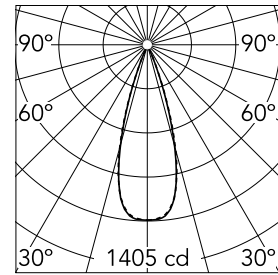

### Main specifications

<b>Number of heads</b>	1	<b>Net lumen (lm)</b>	454
<b>Lamp category</b>	LED	<b>Mountings</b>	Ceiling recessed
<b>Power (W)</b>	5.4W	<b>Environment</b>	Indoor dry location
<b>CCT (K)</b>	2700K		
<b>CRI</b>	90		

### Optical

<b>Lighting type</b>	Direct
<b>LED type</b>	Power LED
<b>Light distribution</b>	Symmetric
<b>Optical type</b>	Flood
<b>Beam angle (°)</b>	33
<b>Beam angle C90-270 (°)</b>	33

Beam Angle: 33°

h(m)	E(lx)	D(m)
1	1405	0.60
2	351	1.19
3	156	1.79
4	88	2.38
5	56	2.98

Luminous flux luminaire  
454 lm (EXTREME CUT OFF)

### Physical

<b>Color</b>	White/Chrome	<b>Tilt (°)</b>	30
<b>Orientation</b>	Adjustable	<b>Length (mm)</b>	86
<b>Trim</b>	yes		
<b>Recessed depth (mm)</b>	150		
<b>Weight (kg)</b>	0.25		