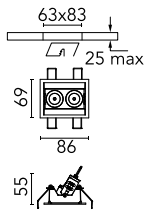

### Optical

<b>Lighting type</b>	Direct
<b>LED type</b>	Power LED
<b>Light distribution</b>	Symmetric
<b>Optical type</b>	Flood
<b>Beam angle (°)</b>	33
<b>Beam angle C90-270 (°)</b>	33

Beam Angle: 33°

h(m)	E(lx)	D(m)
1	1405	0.60
2	351	1.19
3	156	1.79
4	88	2.38
5	56	2.98

Luminous flux luminaire  
454 lm (EXTREME CUT OFF)

### Physical

<b>Color</b>	White/Chrome	<b>Tilt (°)</b>	30
<b>Orientation</b>	Adjustable	<b>Length (mm)</b>	86
<b>Trim</b>	yes		
<b>Recessed depth (mm)</b>	150		
<b>Weight (kg)</b>	0.25		