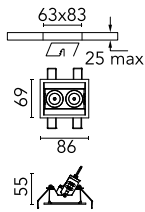

### Optical

<b>Lighting type</b>	Direct
<b>LED type</b>	Power LED
<b>Light distribution</b>	Symmetric
<b>Optical type</b>	Flood
<b>Beam angle (°)</b>	33
<b>Beam angle C90-270 (°)</b>	33

Beam Angle: 33°

h(m)	E(lx)	D(m)
1	1392	0.59
2	348	1.18
3	155	1.78
4	87	2.37
5	56	2.96

Luminous flux luminaire  
447 lm (EXTREME CUT OFF)

### Physical

<b>Color</b>	White/White	<b>Tilt (°)</b>	30
<b>Orientation</b>	Adjustable	<b>Length (mm)</b>	86
<b>Trim</b>	yes		
<b>Recessed depth (mm)</b>	150		
<b>Weight (kg)</b>	0.25		