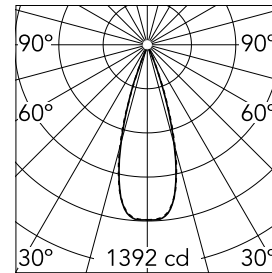

### Optical

<b>Lighting type</b>	Direct
<b>LED type</b>	Power LED
<b>Light distribution</b>	Symmetric
<b>Optical type</b>	Flood
<b>Beam angle (°)</b>	33
<b>Beam angle C90-270 (°)</b>	33

Beam Angle: 33°

h(m)	E(lx)	D(m)
1	1392	0.59
2	348	1.18
3	155	1.78
4	87	2.37
5	56	2.96

Luminous flux luminaire  
447 lm (EXTREME CUT OFF)

### Physical

<b>Color</b>	White/White	<b>Tilt (°)</b>	30
<b>Orientation</b>	Adjustable	<b>Length (mm)</b>	86
<b>Trim</b>	yes		
<b>Recessed depth (mm)</b>	150		
<b>Weight (kg)</b>	0.25		