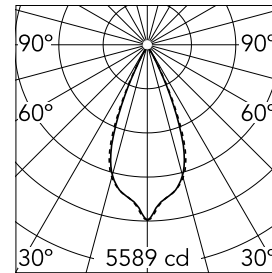

Number of heads	1	Net lumen (lm)	2681
Lamp category	LED	Mountings	Ceiling recessed
Power (W)	32.4W	Environment	Indoor dry location
CCT (K)	3000K		
CRI	90		

Optical

Lighting type	Direct
LED type	Power LED
Light distribution	Symmetric
Optical type	Wide flood
Beam angle (°)	44
Beam angle C90-270 (°)	44

Physical

Color	Black/Chrome	Tilt (°)	30
Orientation	Adjustable	Length (mm)	436
Trim	yes		
Recessed depth (mm)	75		
Weight (kg)	0.66		

Note

Pre-Installation frame not required.