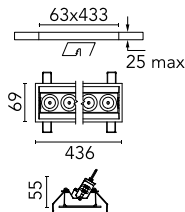

Number of heads	1	Net lumen (lm)	2681
Lamp category	LED	Mountings	Ceiling recessed
Power (W)	32.4W	Environment	Indoor dry location
CCT (K)	3000K		
CRI	90		

Optical

Lighting type	Direct
LED type	Power LED
Light distribution	Symmetric
Optical type	Wide flood
Beam angle (°)	44
Beam angle C90-270 (°)	44

Beam Angle:	44°		
	h(m)	E(lx)	D(m)
	1	5589	0.80
	2	1397	1.60
	3	621	2.40
	4	349	3.19
	5	224	3.99

Luminous flux luminaire
2681 lm (EXTREME CUT OFF)

Electrical

Frequency (Hz)	50/60	Emergency	Without
Voltage (V)	220.00	Insulation class	II
Dimmable	Yes		
Driver	Remote included		
Driver type	Dimmable DALI		
	1		

Physical

Color	Black/Chrome	Tilt (°)	30
Orientation	Adjustable	Length (mm)	436
Trim	yes		
Recessed depth (mm)	75		
Weight (kg)	0.66		

Note

Pre-Installation frame not required.