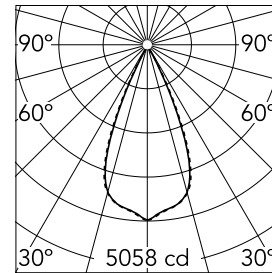

### Main specifications

Number of heads	1	Net lumen (lm)	2666
Lamp category	LED	Mountings	Ceiling recessed
Power (W)	32.4W	Environment	Indoor
CCT (K)	3000K		
CRI	90		

### Optical

Lighting type	Direct
LED type	Power LED
Light distribution	Symmetric
Optical type	Wide flood
Beam angle (°)	46
Beam angle C90-270 (°)	46

Beam Angle:	46°		
	h(m)	E(lx)	D(m)
1	5058	0.84	
2	1264	1.69	
3	562	2.53	
4	316	3.38	
5	202	4.22	

Luminous flux luminaire  
2666 lm (EXTREME CUT OFF)

### Physical

Color	Black/Black	Tilt (°)	30
Orientation	Adjustable	Length (mm)	436
Trim	yes		
Recessed depth (mm)	75		
Weight (kg)	0.66		