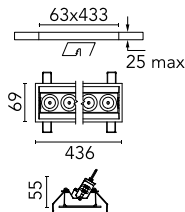

Electrical

Frequency (Hz)	50/60	Emergency	Without
Voltage (V)	220.00	Insulation class	II
Dimmable	Yes		
Driver	Remote		
Driver type	Electronic dimmable push, Electronic dimmable DALI		

Physical

Color	Black/Black	Tilt (°)	30
Orientation	Adjustable	Length (mm)	436
Trim	yes		
Recessed depth (mm)	75		
Weight (kg)	0.66		

Note

Pre-Installation frame not required.