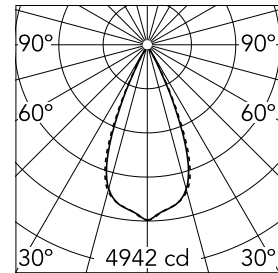

Light Shadow Adjustable Trim Dali Version 12 Spots Optic Wide Flood

■ 03.7328.14ADA - Black/White

Recessed integrated luminaire with 12 LED lighting spots. Remote power supply included (220-240V).

Main specifications

Number of heads	1	Net lumen (lm)	2652
Lamp category	LED	Mountings	Ceiling recessed
Power (W)	32.4W	Environment	Indoor dry location
CCT (K)	3000K		
CRI	90		

Optical

Lighting type	Direct
LED type	Power LED
Light distribution	Symmetric
Optical type	Wide flood
Beam angle (°)	45
Beam angle C90-270 (°)	45

Physical

Color	Black/White	Tilt (°)	30
Orientation	Adjustable	Length (mm)	436
Trim	yes		
Recessed depth (mm)	75		
Weight (kg)	0.66		

Note

Pre-Installation frame not required.