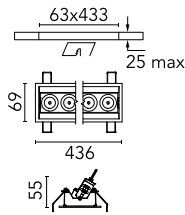

Number of heads	1	Net lumen (lm)	2652
Lamp category	LED	Mountings	Ceiling recessed
Power (W)	32.4W	Environment	Indoor dry location
CCT (K)	3000K		
CRI	90		

Optical

Lighting type	Direct
LED type	Power LED
Light distribution	Symmetric
Optical type	Wide flood
Beam angle (°)	45
Beam angle C90-270 (°)	45

Beam Angle:	45°		
	h(m)	E(lx)	D(m)
1	4942	0.83	
2	1235	1.67	
3	549	2.50	
4	309	3.34	
5	198	4.17	

Luminous flux luminaire
2652 lm (EXTREME CUT OFF)

Electrical

Frequency (Hz)	50/60	Emergency	Without
Voltage (V)	220.00	Insulation class	II
Dimmable	Yes		
Driver	Remote included		
Driver type	Dimmable DALI		
	1		

Physical

Color	Black/White	Tilt (°)	30
Orientation	Adjustable	Length (mm)	436
Trim	yes		
Recessed depth (mm)	75		
Weight (kg)	0.66		

Note

Pre-Installation frame not required.