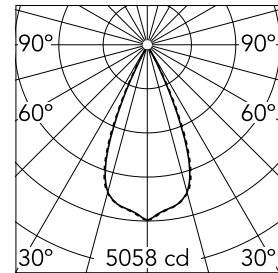

### Main specifications

<b>Number of heads</b>	1	<b>Net lumen (lm)</b>	2666
<b>Lamp category</b>	LED	<b>Mountings</b>	Ceiling recessed
<b>Power (W)</b>	32.4W	<b>Environment</b>	Indoor dry location
<b>CCT (K)</b>	2700K		
<b>CRI</b>	90		

### Optical

<b>Lighting type</b>	Direct
<b>LED type</b>	Power LED
<b>Light distribution</b>	Symmetric
<b>Optical type</b>	Wide flood
<b>Beam angle (°)</b>	46
<b>Beam angle C90-270 (°)</b>	46

<b>Beam Angle:</b>	46°	
<b>h(m)</b>	<b>E(lx)</b>	<b>D(m)</b>
1	5058	0.84
2	1264	1.69
3	562	2.53
4	316	3.38
5	202	4.22

Luminous flux luminaire  
2666 lm (EXTREME CUT OFF)

### Physical

<b>Color</b>	Black/Black	<b>Tilt (°)</b>	30
<b>Orientation</b>	Adjustable	<b>Length (mm)</b>	436
<b>Trim</b>	yes		
<b>Recessed depth (mm)</b>	75		
<b>Weight (kg)</b>	0.66		