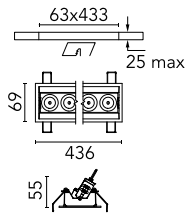

Light Shadow Adjustable Trim Dali Version 12 Spots Optic Wide Flood

■ ■ 03.7325.14ADA - Black/Black

Recessed integrated luminaire with 12 LED lighting spots. Remote power supply included (220-240V).

Main specifications

Number of heads	1	Net lumen (lm)	2666
Lamp category	LED	Mountings	Ceiling recessed
Power (W)	32.4W	Environment	Indoor dry location
CCT (K)	2700K		
CRI	90		

Optical

Lighting type	Direct
LED type	Power LED
Light distribution	Symmetric
Optical type	Wide flood
Beam angle (°)	46
Beam angle C90-270 (°)	46

Beam Angle:	46°	
h(m)	E(lx)	D(m)
1	5058	0.84
2	1264	1.69
3	562	2.53
4	316	3.38
5	202	4.22

Luminous flux luminaire
2666 lm (EXTREME CUT OFF)

Electrical

Frequency (Hz)	50/60	Emergency	Without
Voltage (V)	220.00	Insulation class	II
Dimmable	Yes		
Driver	Remote included		
Driver type	Dimmable DALI		
	1		

Physical

Color	Black/Black	Tilt (°)	30
Orientation	Adjustable	Length (mm)	436
Trim	yes		
Recessed depth (mm)	75		
Weight (kg)	0.66		

Note

Pre-Installation frame not required.