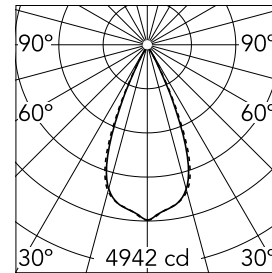

### Main specifications

<b>Number of heads</b>	1	<b>Net lumen (lm)</b>	2652
<b>Lamp category</b>	LED	<b>Mountings</b>	Ceiling recessed
<b>Power (W)</b>	32.4W	<b>Environment</b>	Indoor dry location
<b>CCT (K)</b>	2700K		
<b>CRI</b>	90		

### Optical

<b>Lighting type</b>	Direct
<b>LED type</b>	Power LED
<b>Light distribution</b>	Symmetric
<b>Optical type</b>	Wide flood
<b>Beam angle (°)</b>	45
<b>Beam angle C90-270 (°)</b>	45

<b>Beam Angle:</b>	45°		
	<b>h(m)</b>	<b>E(lx)</b>	<b>D(m)</b>
	1	4942	0.83
	2	1235	1.67
	3	549	2.50
	4	309	3.34
	5	198	4.17

Luminous flux luminaire  
2652 lm (EXTREME CUT OFF)

### Physical

<b>Color</b>	White/White	<b>Tilt (°)</b>	30
<b>Orientation</b>	Adjustable	<b>Length (mm)</b>	436
<b>Trim</b>	yes		
<b>Recessed depth (mm)</b>	75		
<b>Weight (kg)</b>	0.66		