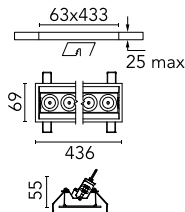

Light Shadow Adjustable Trim Dali Version 12 Spots Optic Wide Flood

03.7324.40ADA - White/White

Recessed integrated luminaire with 12 LED lighting spots. Remote power supply included (220-240V).

Main specifications

Number of heads	1	Net lumen (lm)	2652
Lamp category	LED	Mountings	Ceiling recessed
Power (W)	32.4W	Environment	Indoor dry location
CCT (K)	2700K		
CRI	90		

Optical

Lighting type	Direct
LED type	Power LED
Light distribution	Symmetric
Optical type	Wide flood
Beam angle (°)	45
Beam angle C90-270 (°)	45

Beam Angle:	45°		
	h(m)	E(lx)	D(m)
	1	4942	0.83
	2	1235	1.67
	3	549	2.50
	4	309	3.34
	5	198	4.17

Luminous flux luminaire
2652 lm (EXTREME CUT OFF)

Electrical

Frequency (Hz)	50/60	Emergency	Without
Voltage (V)	220.00	Insulation class	II
Dimmable	Yes		
Driver	Remote included		
Driver type	Dimmable DALI		
	1		

Physical

Color	White/White	Tilt (°)	30
Orientation	Adjustable	Length (mm)	436
Trim	yes		
Recessed depth (mm)	75		
Weight (kg)	0.66		

Note

Pre-Installation frame not required.