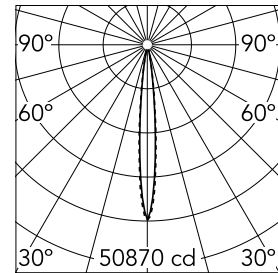

Number of heads	1	Net lumen (lm)	2888
Lamp category	LED	Mountings	Ceiling recessed
Power (W)	32.4W	Environment	Indoor dry location
CCT (K)	3000K		
CRI	90		

Optical

Lighting type	Direct
LED type	Power LED
Light distribution	Symmetric
Optical type	Spot
Beam angle (°)	10
Beam angle C90-270 (°)	10

Physical

Color	Black/Chrome	Tilt (°)	30
Orientation	Adjustable	Length (mm)	436
Trim	yes		
Recessed depth (mm)	75		
Weight (kg)	0.66		

Note

Pre-Installation frame not required.