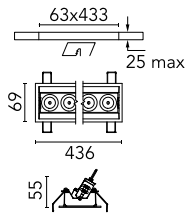

Number of heads	1	Net lumen (lm)	2888
Lamp category	LED	Mountings	Ceiling recessed
Power (W)	32.4W	Environment	Indoor dry location
CCT (K)	3000K		
CRI	90		

Optical

Lighting type	Direct
LED type	Power LED
Light distribution	Symmetric
Optical type	Spot
Beam angle (°)	10
Beam angle C90-270 (°)	10

Beam Angle: 10°

	h(m)	E(lx)	D(m)
1	50870	0.18	
2	12718	0.36	
3	5652	0.55	
4	3179	0.73	
5	2035	0.91	

Luminous flux luminaire
2888 lm (EXTREME CUT OFF)

Electrical

Frequency (Hz)	50/60	Emergency	Without
Voltage (V)	220.00	Insulation class	II
Dimmable	Yes		
Driver	Remote included		
Driver type	Dimmable DALI		
	1		

Physical

Color	Black/Chrome	Tilt (°)	30
Orientation	Adjustable	Length (mm)	436
Trim	yes		
Recessed depth (mm)	75		
Weight (kg)	0.66		

Note

Pre-Installation frame not required.