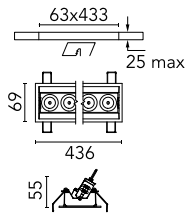

Number of heads	1	Net lumen (lm)	2876
Lamp category	LED	Mountings	Ceiling recessed
Power (W)	32.4W	Environment	Indoor dry location
CCT (K)	3000K		
CRI	90		

Optical

Lighting type	Direct
LED type	Power LED
Light distribution	Symmetric
Optical type	Spot
Beam angle (°)	10
Beam angle C90-270 (°)	10

Beam Angle: 10°

	h(m)	E(lx)	D(m)
1	52606	0.17	
2	13152	0.35	
3	5845	0.52	
4	3288	0.70	
5	2104	0.87	

Luminous flux luminaire
2876 lm (EXTREME CUT OFF)

Electrical

Frequency (Hz)	50/60	Emergency	Without
Voltage (V)	220.00	Insulation class	II
Dimmable	Yes		
Driver	Remote included		
Driver type	Dimmable DALI		
	1		

Physical

Color	White/White	Tilt (°)	30
Orientation	Adjustable	Length (mm)	436
Trim	yes		
Recessed depth (mm)	75		
Weight (kg)	0.66		

Note

Pre-Installation frame not required.