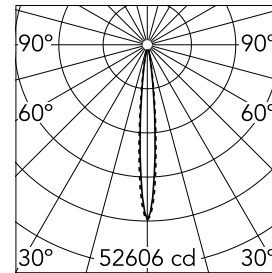

Light Shadow Adjustable Trim Dali Version 12 Spots Optic Spot

03.8912.40ADA - White/White

Recessed integrated luminaire with 12 LED lighting spots. Remote power supply included (220-240V).

Main specifications

Number of heads	1	Net lumen (lm)	2876
Lamp category	LED	Mountings	Ceiling recessed
Power (W)	32.4W	Environment	Indoor dry location
CCT (K)	3000K		
CRI	90		

Optical

Lighting type	Direct
LED type	Power LED
Light distribution	Symmetric
Optical type	Spot
Beam angle (°)	10
Beam angle C90-270 (°)	10

Physical

Color	White/White	Tilt (°)	30
Orientation	Adjustable	Length (mm)	436
Trim	yes		
Recessed depth (mm)	75		
Weight (kg)	0.66		

Note

Pre-Installation frame not required.