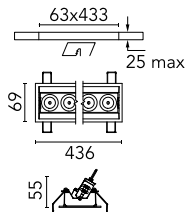

Light Shadow Adjustable Trim Dali Version 12 Spots Optic Spot

03.8910.40ADA - White/Chrome

Recessed integrated luminaire with 12 LED lighting spots. Remote power supply included (220-240V).

Main specifications

Number of heads	1	Net lumen (lm)	2736
Lamp category	LED	Mountings	Ceiling recessed
Power (W)	32.4W	Environment	Indoor dry location
CCT (K)	2700K		
CRI	90		

Optical

Lighting type	Direct
LED type	Power LED
Light distribution	Symmetric
Optical type	Spot
Beam angle (°)	10
Beam angle C90-270 (°)	10

Beam Angle: 10°

	h(m)	E(lx)	D(m)
1	48193	0.18	
2	12048	0.36	
3	5355	0.55	
4	3012	0.73	
5	1928	0.91	

Luminous flux luminaire
2736 lm (EXTREME CUT OFF)

Electrical

Frequency (Hz)	50/60	Emergency	Without
Voltage (V)	220.00	Insulation class	II
Dimmable	Yes		
Driver	Remote included		
Driver type	Dimmable DALI		
	1		

Physical

Color	White/Chrome	Tilt (°)	30
Orientation	Adjustable	Length (mm)	436
Trim	yes		
Recessed depth (mm)	75		
Weight (kg)	0.66		

Note

Pre-Installation frame not required.