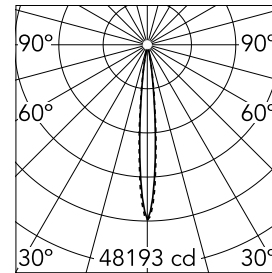

### Main specifications

<b>Number of heads</b>	1	<b>Net lumen (lm)</b>	2736
<b>Lamp category</b>	LED	<b>Mountings</b>	Ceiling recessed
<b>Power (W)</b>	32.4W	<b>Environment</b>	Indoor dry location
<b>CCT (K)</b>	2700K		
<b>CRI</b>	90		

### Optical

<b>Lighting type</b>	Direct
<b>LED type</b>	Power LED
<b>Light distribution</b>	Symmetric
<b>Optical type</b>	Spot
<b>Beam angle (°)</b>	10
<b>Beam angle C90-270 (°)</b>	10

Beam Angle: 10°

	h(m)	E(lx)	D(m)
1	48193	0.18	
2	12048	0.36	
3	5355	0.55	
4	3012	0.73	
5	1928	0.91	

Luminous flux luminaire  
2736 lm (EXTREME CUT OFF)

### Physical

<b>Color</b>	White/Chrome	<b>Tilt (°)</b>	30
<b>Orientation</b>	Adjustable	<b>Length (mm)</b>	436
<b>Trim</b>	yes		
<b>Recessed depth (mm)</b>	75		
<b>Weight (kg)</b>	0.66		