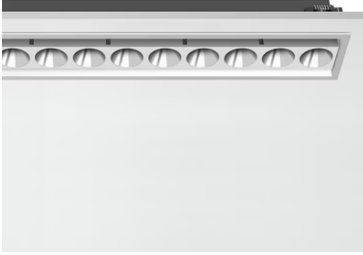

## Light Shadow Adjustable Trim Dali Version 12 Spots Optic Spot

03.8910.40ADA - White/Chrome

Recessed integrated luminaire with 12 LED lighting spots. Remote power supply included (220-240V).

### Main specifications

<b>Number of heads</b>	1	<b>Net lumen (lm)</b>	2736
<b>Lamp category</b>	LED	<b>Mountings</b>	Ceiling recessed
<b>Power (W)</b>	32.4W	<b>Environment</b>	Indoor dry location
<b>CCT (K)</b>	2700K		
<b>CRI</b>	90		

Luminous flux luminaire  
2736 lm (EXTREME CUT OFF)

### Physical

<b>Color</b>	White/Chrome	<b>Tilt (°)</b>	30
<b>Orientation</b>	Adjustable	<b>Length (mm)</b>	436
<b>Trim</b>	yes		
<b>Recessed depth (mm)</b>	75		
<b>Weight (kg)</b>	0.66		