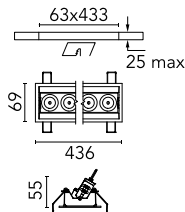

Optical

| | |
|-------------------------------|-----------|
| Lighting type | Direct |
| LED type | Power LED |
| Light distribution | Symmetric |
| Optical type | Medium |
| Beam angle (°) | 22 |
| Beam angle C90-270 (°) | 22 |

Beam Angle: 22°

| | h(m) | E(lx) | D(m) |
|---|-------|-------|------|
| 1 | 17902 | 0.39 | |
| 2 | 4476 | 0.78 | |
| 3 | 1989 | 1.17 | |
| 4 | 1119 | 1.56 | |
| 5 | 716 | 1.95 | |

Luminous flux luminaire
2678 lm (EXTREME CUT OFF)

Physical

| | | | |
|----------------------------|------------|--------------------|-----|
| Color | Black/Gold | Tilt (°) | 30 |
| Orientation | Adjustable | Length (mm) | 436 |
| Trim | yes | | |
| Recessed depth (mm) | 75 | | |
| Weight (kg) | 0.66 | | |