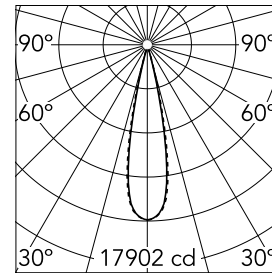

Beam Angle: 22°

| | h(m) | E(lx) | D(m) |
|---|-------|-------|------|
| 1 | 17902 | 0.39 | |
| 2 | 4476 | 0.78 | |
| 3 | 1989 | 1.17 | |
| 4 | 1119 | 1.56 | |
| 5 | 716 | 1.95 | |

Luminous flux luminaire
2678 lm (EXTREME CUT OFF)

Physical

| | | | |
|----------------------------|------------|--------------------|-----|
| Color | Black/Gold | Tilt (°) | 30 |
| Orientation | Adjustable | Length (mm) | 436 |
| Trim | yes | | |
| Recessed depth (mm) | 75 | | |
| Weight (kg) | 0.66 | | |