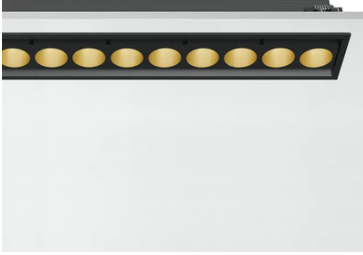

Light Shadow Adjustable Trim Dali Version 12 Spots Optic Medium

03.9373.14ADA - Black/Gold

Recessed integrated luminaire with 12 LED lighting spots. Remote power supply included (220-240V).

Main specifications

| | | | |
|------------------------|-------|-----------------------|---------------------|
| Number of heads | 1 | Net lumen (lm) | 2678 |
| Lamp category | LED | Mountings | Ceiling recessed |
| Power (W) | 32.4W | Environment | Indoor dry location |
| CCT (K) | 3000K | | |
| CRI | 90 | | |

Optical

| | |
|-------------------------------|-----------|
| Lighting type | Direct |
| LED type | Power LED |
| Light distribution | Symmetric |
| Optical type | Medium |
| Beam angle (°) | 22 |
| Beam angle C90-270 (°) | 22 |

Physical

| | | | |
|----------------------------|------------|--------------------|-----|
| Color | Black/Gold | Tilt (°) | 30 |
| Orientation | Adjustable | Length (mm) | 436 |
| Trim | yes | | |
| Recessed depth (mm) | 75 | | |
| Weight (kg) | 0.66 | | |