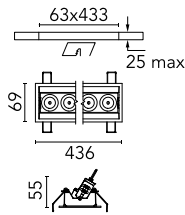

Number of heads	1	Net lumen (lm)	2696
Lamp category	LED	Mountings	Ceiling recessed
Power (W)	32.4W	Environment	Indoor dry location
CCT (K)	3000K		
CRI	90		

Optical

Lighting type	Direct
LED type	Power LED
Light distribution	Symmetric
Optical type	Medium
Beam angle (°)	22
Beam angle C90-270 (°)	22

Beam Angle: 22°

	h(m)	E(lx)	D(m)
1	18024	0.39	
2	4506	0.78	
3	2003	1.17	
4	1126	1.56	
5	721	1.95	

Luminous flux luminaire
2696 lm (EXTREME CUT OFF)

Electrical

Frequency (Hz)	50/60	Emergency	Without
Voltage (V)	220.00	Insulation class	II
Dimmable	Yes		
Driver	Remote included		
Driver type	Dimmable DALI		
	1		

Physical

Color	Black/White	Tilt (°)	30
Orientation	Adjustable	Length (mm)	436
Trim	yes		
Recessed depth (mm)	75		
Weight (kg)	0.66		

Note

Pre-Installation frame not required.