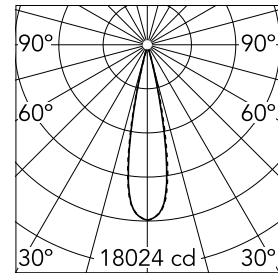

Number of heads	1	Net lumen (lm)	2696
Lamp category	LED	Mountings	Ceiling recessed
Power (W)	32.4W	Environment	Indoor dry location
CCT (K)	3000K		
CRI	90		

Optical

Lighting type	Direct
LED type	Power LED
Light distribution	Symmetric
Optical type	Medium
Beam angle (°)	22
Beam angle C90-270 (°)	22

Physical

Color	Black/White	Tilt (°)	30
Orientation	Adjustable	Length (mm)	436
Trim	yes		
Recessed depth (mm)	75		
Weight (kg)	0.66		

Note

Pre-Installation frame not required.