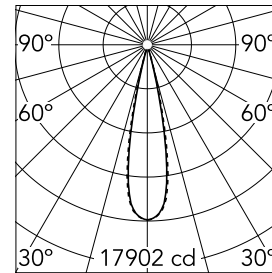

Number of heads	1	Net lumen (lm)	2678
Lamp category	LED	Mountings	Ceiling recessed
Power (W)	32.4W	Environment	Indoor dry location
CCT (K)	2700K		
CRI	90		

Optical

Lighting type	Direct
LED type	Power LED
Light distribution	Symmetric
Optical type	Medium
Beam angle (°)	22
Beam angle C90-270 (°)	22

Physical

Color	Black/Gold	Tilt (°)	30
Orientation	Adjustable	Length (mm)	436
Trim	yes		
Recessed depth (mm)	75		
Weight (kg)	0.66		

Note

Pre-Installation frame not required.