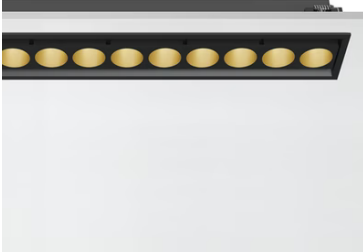

Light Shadow Adjustable Trim Dali Version 12 Spots Optic Medium

03.9363.14ADA - Black/Gold

Recessed integrated luminaire with 12 LED lighting spots. Remote power supply included (220-240V).

Main specifications

Number of heads	1	Net lumen (lm)	2678
Lamp category	LED	Mountings	Ceiling recessed
Power (W)	32.4W	Environment	Indoor dry location
CCT (K)	2700K		
CRI	90		

Optical

Lighting type	Direct
LED type	Power LED
Light distribution	Symmetric
Optical type	Medium
Beam angle (°)	22
Beam angle C90-270 (°)	22

Beam Angle: 22°

	h(m)	E(lx)	D(m)
1	17902	0.39	
2	4476	0.78	
3	1989	1.17	
4	1119	1.56	
5	716	1.95	

Luminous flux luminaire
2678 lm (EXTREME CUT OFF)

Electrical

Frequency (Hz)	50/60	Emergency	Without
Voltage (V)	220.00	Insulation class	II
Dimmable	Yes		
Driver	Remote included		
Driver type	Dimmable DALI		
	1		

Physical

Color	Black/Gold	Tilt (°)	30
Orientation	Adjustable	Length (mm)	436
Trim	yes		
Recessed depth (mm)	75		
Weight (kg)	0.66		

Note

Pre-Installation frame not required.