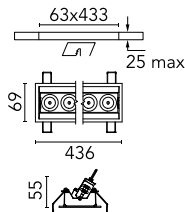

Number of heads	1	Net lumen (lm)	2678
Lamp category	LED	Mountings	Ceiling recessed
Power (W)	32.4W	Environment	Indoor dry location
CCT (K)	2700K		
CRI	90		

Optical

Lighting type	Direct
LED type	Power LED
Light distribution	Symmetric
Optical type	Medium
Beam angle (°)	22
Beam angle C90-270 (°)	22

Beam Angle: 22°

	h(m)	E(lx)	D(m)
1	17902	0.39	
2	4476	0.78	
3	1989	1.17	
4	1119	1.56	
5	716	1.95	

Luminous flux luminaire
2678 lm (EXTREME CUT OFF)

Electrical

Frequency (Hz)	50/60	Emergency	Without
Voltage (V)	220.00	Insulation class	II
Dimmable	Yes		
Driver	Remote included		
Driver type	Dimmable DALI		
	1		

Physical

Color	Black/Gold	Tilt (°)	30
Orientation	Adjustable	Length (mm)	436
Trim	yes		
Recessed depth (mm)	75		
Weight (kg)	0.66		

Note

Pre-Installation frame not required.