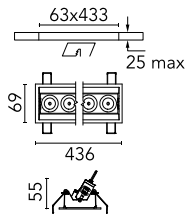

Light Shadow Adjustable Trim Dali Version 12 Spots Optic Medium

■ ■ 03.9361.14ADA - Black/Black

Recessed integrated luminaire with 12 LED lighting spots. Remote power supply included (220-240V).

Main specifications

Number of heads	1	Net lumen (lm)	2698
Lamp category	LED	Mountings	Ceiling recessed
Power (W)	32.4W	Environment	Indoor
CCT (K)	2700K		
CRI	90		

Optical

Lighting type	Direct
LED type	Power LED
Light distribution	Symmetric
Optical type	Medium
Beam angle (°)	22
Beam angle C90-270 (°)	22

Beam Angle:	22°
h(m)	E(lx) D(m)
1	18443 0.39
2	4611 0.78
3	2049 1.17
4	1153 1.56
5	738 1.95

Luminous flux luminaire
2698 lm (EXTREME CUT OFF)

Electrical

Frequency (Hz)	50/60	Emergency	Without
Voltage (V)	220.00	Insulation class	II
Dimmable	Yes		
Driver	Remote		
Driver type	Electronic dimmable push, Electronic dimmable DALI		

Certification / Marking

Physical

Color	Black/Black	Tilt (°)	30
Orientation	Adjustable	Length (mm)	436
Trim	yes		
Recessed depth (mm)	75		
Weight (kg)	0.66		

Note

Pre-Installation frame not required.