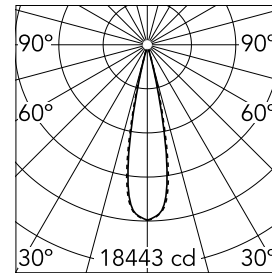

Number of heads	1	Net lumen (lm)	2698
Lamp category	LED	Mountings	Ceiling recessed
Power (W)	32.4W	Environment	Indoor
CCT (K)	2700K		
CRI	90		

Optical

Lighting type	Direct
LED type	Power LED
Light distribution	Symmetric
Optical type	Medium
Beam angle (°)	22
Beam angle C90-270 (°)	22

Certification / Marking

Physical

Color	Black/Black	Tilt (°)	30
Orientation	Adjustable	Length (mm)	436
Trim	yes		
Recessed depth (mm)	75		
Weight (kg)	0.66		

Note

Pre-Installation frame not required.