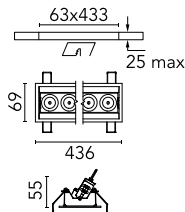

Light Shadow Adjustable Trim Dali Version 12 Spots Optic Medium

03.9360.40ADA - White/White

Recessed integrated luminaire with 12 LED lighting spots. Remote power supply included (220-240V).

Main specifications

Number of heads	1	Net lumen (lm)	2696
Lamp category	LED	Mountings	Ceiling recessed
Power (W)	32.4W	Environment	Indoor dry location
CCT (K)	2700K		
CRI	90		

Optical

Lighting type	Direct
LED type	Power LED
Light distribution	Symmetric
Optical type	Medium
Beam angle (°)	22
Beam angle C90-270 (°)	22

Beam Angle:	22°		
	h(m)	E(lx)	D(m)
1	18024	0.39	
2	4506	0.78	
3	2003	1.17	
4	1126	1.56	
5	721	1.95	

Luminous flux luminaire
2696 lm (EXTREME CUT OFF)

Electrical

Frequency (Hz)	50/60	Emergency	Without
Voltage (V)	220.00	Insulation class	II
Dimmable	Yes		
Driver	Remote included		
Driver type	Dimmable DALI		
	1		

Physical

Color	White/White	Tilt (°)	30
Orientation	Adjustable	Length (mm)	436
Trim	yes		
Recessed depth (mm)	75		
Weight (kg)	0.66		

Note

Pre-Installation frame not required.