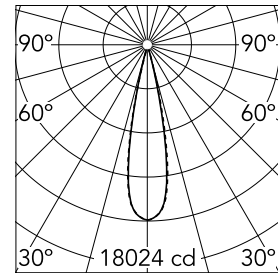

### Main specifications

<b>Number of heads</b>	1	<b>Net lumen (lm)</b>	2696
<b>Lamp category</b>	LED	<b>Mountings</b>	Ceiling recessed
<b>Power (W)</b>	32.4W	<b>Environment</b>	Indoor dry location
<b>CCT (K)</b>	2700K		
<b>CRI</b>	90		

### Optical

<b>Lighting type</b>	Direct
<b>LED type</b>	Power LED
<b>Light distribution</b>	Symmetric
<b>Optical type</b>	Medium
<b>Beam angle (°)</b>	22
<b>Beam angle C90-270 (°)</b>	22

<b>Beam Angle:</b>	22°		
	h(m)	E(lx)	D(m)
1	18024	0.39	
2	4506	0.78	
3	2003	1.17	
4	1126	1.56	
5	721	1.95	

Luminous flux luminaire  
2696 lm (EXTREME CUT OFF)

### Physical

<b>Color</b>	White/White	<b>Tilt (°)</b>	30
<b>Orientation</b>	Adjustable	<b>Length (mm)</b>	436
<b>Trim</b>	yes		
<b>Recessed depth (mm)</b>	75		
<b>Weight (kg)</b>	0.66		