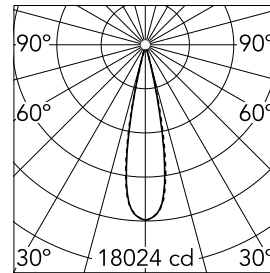

Number of heads	1	Net lumen (lm)	2696
Lamp category	LED	Mountings	Ceiling recessed
Power (W)	32.4W	Environment	Indoor
CCT (K)	2700K		
CRI	90		

Optical

Lighting type	Direct
LED type	Power LED
Light distribution	Symmetric
Optical type	Medium
Beam angle (°)	22
Beam angle C90-270 (°)	22

Certification / Marking

Physical

Color	Black/White	Tilt (°)	30
Orientation	Adjustable	Length (mm)	436
Trim	yes		
Recessed depth (mm)	75		
Weight (kg)	0.66		

Note

Pre-Installation frame not required.