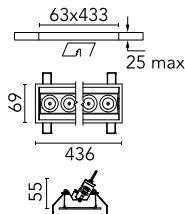

Light Shadow Adjustable Trim Dali Version 12 Spots Optic Medium

■ □ 03.9360.14ADA - Black/White

Recessed integrated luminaire with 12 LED lighting spots. Remote power supply included (220-240V).

Main specifications

Number of heads	1	Net lumen (lm)	2696
Lamp category	LED	Mountings	Ceiling recessed
Power (W)	32.4W	Environment	Indoor
CCT (K)	2700K		
CRI	90		

Optical

Lighting type	Direct
LED type	Power LED
Light distribution	Symmetric
Optical type	Medium
Beam angle (°)	22
Beam angle C90-270 (°)	22

Beam Angle:	22°		
	h(m)	E(lx)	D(m)
1	18024	0.39	
2	4506	0.78	
3	2003	1.17	
4	1126	1.56	
5	721	1.95	

Luminous flux luminaire
2696 lm (EXTREME CUT OFF)

Electrical

Frequency (Hz)	50/60	Emergency	Without
Voltage (V)	220.00	Insulation class	II
Dimmable	Yes		
Driver	Remote		
Driver type	Electronic dimmable push, Electronic dimmable DALI		

Certification / Marking

Physical

Color	Black/White	Tilt (°)	30
Orientation	Adjustable	Length (mm)	436
Trim	yes		
Recessed depth (mm)	75		
Weight (kg)	0.66		

Note

Pre-Installation frame not required.