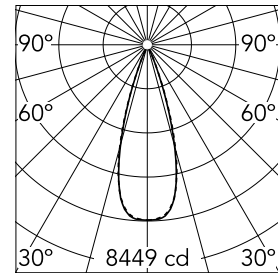

### Main specifications

Number of heads	1	Net lumen (lm)	2728
Lamp category	LED	Mountings	Ceiling recessed
Power (W)	32.4W	Environment	Indoor
CCT (K)	3000K		
CRI	90		

### Optical

Lighting type	Direct
LED type	Power LED
Light distribution	Symmetric
Optical type	Flood
Beam angle (°)	33
Beam angle C90-270 (°)	33

Beam Angle:	33°		
	h(m)	E(lx)	D(m)
1	8449	0.60	
2	2112	1.19	
3	939	1.79	
4	528	2.38	
5	338	2.98	

Luminous flux luminaire  
2728 lm (EXTREME CUT OFF)

### Physical

Color	Black/Chrome	Tilt (°)	30
Orientation	Adjustable	Length (mm)	436
Trim	yes		
Recessed depth (mm)	75		
Weight (kg)	0.66		