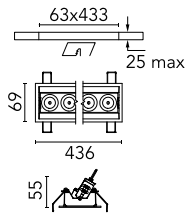

### Main specifications

Number of heads	1	Net lumen (lm)	2728
Lamp category	LED	Mountings	Ceiling recessed
Power (W)	32.4W	Environment	Indoor
CCT (K)	3000K		
CRI	90		

### Optical

Lighting type	Direct
LED type	Power LED
Light distribution	Symmetric
Optical type	Flood
Beam angle (°)	33
Beam angle C90-270 (°)	33

Beam Angle:	33°		
	h(m)	E(lx)	D(m)
1	8449	0.60	
2	2112	1.19	
3	939	1.79	
4	528	2.38	
5	338	2.98	

### Physical

Color	Black/Chrome	Tilt (°)	30
Orientation	Adjustable	Length (mm)	436
Trim	yes		
Recessed depth (mm)	75		
Weight (kg)	0.66		