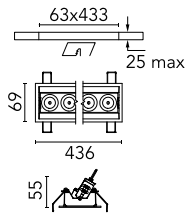

Light Shadow Adjustable Trim Dali Version 12 Spots Optic Flood

■ □ 03.9375.14ADA - Black/White

Recessed integrated luminaire with 12 LED lighting spots. Remote power supply included (220-240V).

Main specifications

Number of heads	1	Net lumen (lm)	2687
Lamp category	LED	Mountings	Ceiling recessed
Power (W)	32.4W	Environment	Indoor
CCT (K)	3000K		
CRI	90		

Optical

Lighting type	Direct
LED type	Power LED
Light distribution	Symmetric
Optical type	Flood
Beam angle (°)	33
Beam angle C90-270 (°)	33

Beam Angle:	33°		
	h(m)	E(lx)	D(m)
1	8376	0.59	
2	2094	1.18	
3	931	1.78	
4	523	2.37	
5	335	2.96	

Luminous flux luminaire
2687 lm (EXTREME CUT OFF)

Electrical

Frequency (Hz)	50/60	Emergency	Without
Voltage (V)	220.00	Insulation class	II
Dimmable	Yes		
Driver	Remote		
Driver type	Electronic dimmable push, Electronic dimmable DALI		

Physical

Color	Black/White	Tilt (°)	30
Orientation	Adjustable	Length (mm)	436
Trim	yes		
Recessed depth (mm)	75		
Weight (kg)	0.66		

Note

Pre-Installation frame not required.