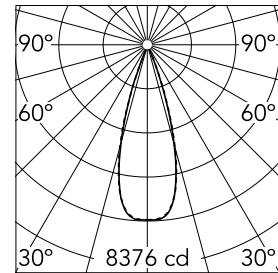

Light Shadow Adjustable Trim Dali Version 12 Spots Optic Flood

■ □ 03.9375.14ADA - Black/White

Recessed integrated luminaire with 12 LED lighting spots. Remote power supply included (220-240V).

Main specifications

Number of heads	1	Net lumen (lm)	2687
Lamp category	LED	Mountings	Ceiling recessed
Power (W)	32.4W	Environment	Indoor
CCT (K)	3000K		
CRI	90		

Optical

Lighting type	Direct
LED type	Power LED
Light distribution	Symmetric
Optical type	Flood
Beam angle (°)	33
Beam angle C90-270 (°)	33

Physical

Color	Black/White	Tilt (°)	30
Orientation	Adjustable	Length (mm)	436
Trim	yes		
Recessed depth (mm)	75		
Weight (kg)	0.66		

Note

Pre-Installation frame not required.