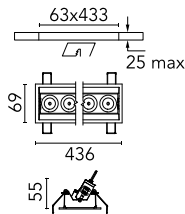

### Main specifications

<b>Number of heads</b>	1	<b>Net lumen (lm)</b>	2610
<b>Lamp category</b>	LED	<b>Mountings</b>	Ceiling recessed
<b>Power (W)</b>	32.4W	<b>Environment</b>	Indoor
<b>CCT (K)</b>	2700K		
<b>CRI</b>	90		

### Physical

<b>Color</b>	Black/Black	<b>Tilt (°)</b>	30
<b>Orientation</b>	Adjustable	<b>Length (mm)</b>	436
<b>Trim</b>	yes		
<b>Recessed depth (mm)</b>	75		
<b>Weight (kg)</b>	0.66		