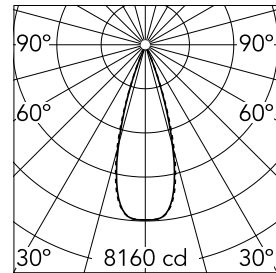

### Main specifications

<b>Number of heads</b>	1	<b>Net lumen (lm)</b>	2610
<b>Lamp category</b>	LED	<b>Mountings</b>	Ceiling recessed
<b>Power (W)</b>	32.4W	<b>Environment</b>	Indoor
<b>CCT (K)</b>	2700K		
<b>CRI</b>	90		

### Optical

<b>Lighting type</b>	Direct
<b>LED type</b>	Power LED
<b>Light distribution</b>	Symmetric
<b>Optical type</b>	Flood
<b>Beam angle (°)</b>	33
<b>Beam angle C90-270 (°)</b>	33

Beam Angle: 33°

h(m)	E(lx)	D(m)
1	8160	0.60
2	2040	1.19
3	907	1.79
4	510	2.39
5	326	2.99

Luminous flux luminaire  
2610 lm (EXTREME CUT OFF)

### Physical

<b>Color</b>	Black/Black	<b>Tilt (°)</b>	30
<b>Orientation</b>	Adjustable	<b>Length (mm)</b>	436
<b>Trim</b>	yes		
<b>Recessed depth (mm)</b>	75		
<b>Weight (kg)</b>	0.66		