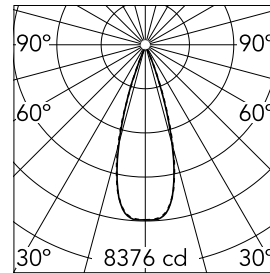

Number of heads	1	Net lumen (lm)	2687
Lamp category	LED	Mountings	Ceiling recessed
Power (W)	32.4W	Environment	Indoor dry location
CCT (K)	2700K		
CRI	90		

Optical

Lighting type	Direct
LED type	Power LED
Light distribution	Symmetric
Optical type	Flood
Beam angle (°)	33
Beam angle C90-270 (°)	33

Physical

Color	Black/White	Tilt (°)	30
Orientation	Adjustable	Length (mm)	436
Trim	yes		
Recessed depth (mm)	75		
Weight (kg)	0.66		

Note

Pre-Installation frame not required.