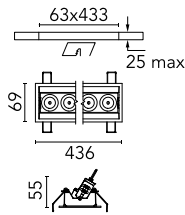

Number of heads	1	Net lumen (lm)	2687
Lamp category	LED	Mountings	Ceiling recessed
Power (W)	32.4W	Environment	Indoor dry location
CCT (K)	2700K		
CRI	90		

Optical

Lighting type	Direct
LED type	Power LED
Light distribution	Symmetric
Optical type	Flood
Beam angle (°)	33
Beam angle C90-270 (°)	33

Beam Angle: 33°

	h(m)	E(lx)	D(m)
1	8376	0.59	
2	2094	1.18	
3	931	1.78	
4	523	2.37	
5	335	2.96	

Luminous flux luminaire
2687 lm (EXTREME CUT OFF)

Electrical

Frequency (Hz)	50/60	Emergency	Without
Voltage (V)	220.00	Insulation class	II
Dimmable	Yes		
Driver	Remote included		
Driver type	Dimmable DALI		
	1		

Physical

Color	Black/White	Tilt (°)	30
Orientation	Adjustable	Length (mm)	436
Trim	yes		
Recessed depth (mm)	75		
Weight (kg)	0.66		

Note

Pre-Installation frame not required.