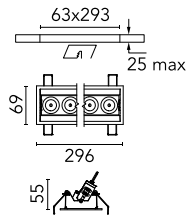

Light Shadow Adjustable Trim 8 Spots Optic Wide Flood

03.7323.14A - Black/Gold

Recessed integrated luminaire with 8 LED lighting spots. Remote power supply included (220-240V).

Main specifications

Number of heads	1	Net lumen (lm)	1809
Lamp category	LED	Mountings	Ceiling recessed
Power (W)	21.6W	Environment	Indoor dry location
CCT (K)	3000K		
CRI	90		

Optical

Lighting type	Direct
LED type	Power LED
Light distribution	Symmetric
Optical type	Wide flood
Beam angle (°)	46
Beam angle C90-270 (°)	46

Beam Angle:	46°		
h(m)	E(lx)	D(m)	
1	3333	0.84	
2	833	1.69	
3	370	2.53	
4	208	3.38	
5	133	4.22	

Luminous flux luminaire
1809 lm (EXTREME CUT OFF)

Electrical

Frequency (Hz)	50/60	Insulation class	II
Voltage (V)	220.00		
Dimmable	No		
Driver	Remote included		
Emergency	Without		

Physical

Color	Black/Gold	Tilt (°)	30
Orientation	Adjustable	Length (mm)	296
Trim	yes		
Recessed depth (mm)	75		
Weight (kg)	0.50		