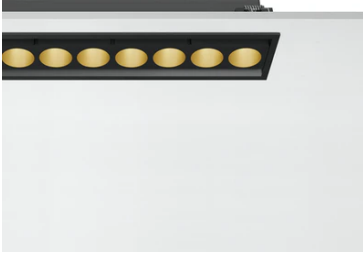

Light Shadow Adjustable Trim 8 Spots Optic Wide Flood

03.7323.14A - Black/Gold

Recessed integrated luminaire with 8 LED lighting spots. Remote power supply included (220-240V).

Main specifications

Number of heads	1	Net lumen (lm)	1809
Lamp category	LED	Mountings	Ceiling recessed
Power (W)	21.6W	Environment	Indoor dry location
CCT (K)	3000K		
CRI	90		

Optical

Lighting type	Direct
LED type	Power LED
Light distribution	Symmetric
Optical type	Wide flood
Beam angle (°)	46
Beam angle C90-270 (°)	46

Beam Angle:	46°		
h(m)	E(lx)	D(m)	
1	3333	0.84	
2	833	1.69	
3	370	2.53	
4	208	3.38	
5	133	4.22	

Luminous flux luminaire
1809 lm (EXTREME CUT OFF)

Electrical

Frequency (Hz)	50/60	Insulation class	II
Voltage (V)	220.00		
Dimmable	No		
Driver	Remote included		
Emergency	Without		

Physical

Color	Black/Gold	Tilt (°)	30
Orientation	Adjustable	Length (mm)	296
Trim	yes		
Recessed depth (mm)	75		
Weight (kg)	0.50		