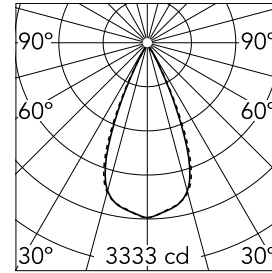

Light Shadow Adjustable Trim 8 Spots Optic Wide Flood

03.7323.14A - Black/Gold

Recessed integrated luminaire with 8 LED lighting spots. Remote power supply included (220-240V).

Main specifications

Number of heads	1	Net lumen (lm)	1809
Lamp category	LED	Mountings	Ceiling recessed
Power (W)	21.6W	Environment	Indoor dry location
CCT (K)	3000K		
CRI	90		

Optical

Lighting type	Direct
LED type	Power LED
Light distribution	Symmetric
Optical type	Wide flood
Beam angle (°)	46
Beam angle C90-270 (°)	46

Beam Angle:	46°		
h(m)	E(lx)	D(m)	
1	3333	0.84	
2	833	1.69	
3	370	2.53	
4	208	3.38	
5	133	4.22	

Luminous flux luminaire
1809 lm (EXTREME CUT OFF)

Electrical

Frequency (Hz)	50/60	Insulation class	II
Voltage (V)	220.00		
Dimmable	No		
Driver	Remote included		
Emergency	Without		

Physical

Color	Black/Gold	Tilt (°)	30
Orientation	Adjustable	Length (mm)	296
Trim	yes		
Recessed depth (mm)	75		
Weight (kg)	0.50		