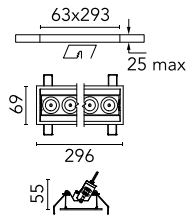

Electrical

Frequency (Hz)	50/60	Insulation class	II
Voltage (V)	220.00		
Dimmable	No		
Driver	Remote included		
Emergency	Without		

Physical

Color	White/Chrome	Tilt (°)	30
Orientation	Adjustable	Length (mm)	296
Trim	yes		
Recessed depth (mm)	75		
Weight (kg)	0.50		

Note

Pre-Installation frame not required.