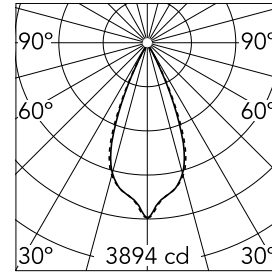

## Light Shadow Adjustable Trim 8 Spots Optic Wide Flood

03.7322.40A - White/Chrome

Recessed integrated luminaire with 8 LED lighting spots. Remote power supply included (220-240V).

### Optical

<b>Lighting type</b>	Direct
<b>LED type</b>	Power LED
<b>Light distribution</b>	Symmetric
<b>Optical type</b>	Wide flood
<b>Beam angle (°)</b>	44
<b>Beam angle C90-270 (°)</b>	44

<b>Beam Angle:</b>	44°		
	<b>h(m)</b>	<b>E(lx)</b>	<b>D(m)</b>
1	3894	0.80	
2	973	1.60	
3	433	2.40	
4	243	3.19	
5	156	3.99	

Luminous flux luminaire  
1868 lm (EXTREME CUT OFF)

### Physical

<b>Color</b>	White/Chrome	<b>Tilt (°)</b>	30
<b>Orientation</b>	Adjustable	<b>Length (mm)</b>	296
<b>Trim</b>	yes		
<b>Recessed depth (mm)</b>	75		
<b>Weight (kg)</b>	0.50		