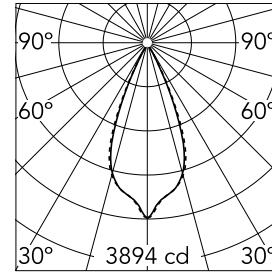

Light Shadow Adjustable Trim 8 Spots Optic Wide Flood

03.7322.14A - Black/Chrome

Recessed integrated luminaire with 8 LED lighting spots. Remote power supply included (220-240V).

Main specifications

Number of heads	1	Net lumen (lm)	1868
Lamp category	LED	Mountings	Ceiling recessed
Power (W)	21.6W	Environment	Indoor dry location
CCT (K)	3000K		
CRI	90		

Optical

Lighting type	Direct
LED type	Power LED
Light distribution	Symmetric
Optical type	Wide flood
Beam angle (°)	44
Beam angle C90-270 (°)	44

Beam Angle:	44°		
	h(m)	E(lx)	D(m)
1	3894	0.80	
2	973	1.60	
3	433	2.40	
4	243	3.19	
5	156	3.99	

Luminous flux luminaire
1868 lm (EXTREME CUT OFF)

Electrical

Frequency (Hz)	50/60	Insulation class	II
Voltage (V)	220.00		
Dimmable	No		
Driver	Remote included		
Emergency	Without		

Physical

Color	Black/Chrome	Tilt (°)	30
Orientation	Adjustable	Length (mm)	296
Trim	yes		
Recessed depth (mm)	75		
Weight (kg)	0.50		