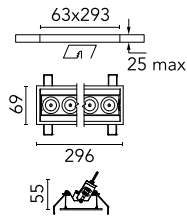

Light Shadow Adjustable Trim 8 Spots Optic Wide Flood

03.7322.14A - Black/Chrome

Recessed integrated luminaire with 8 LED lighting spots. Remote power supply included (220-240V).

Main specifications

Number of heads	1	Net lumen (lm)	1868
Lamp category	LED	Mountings	Ceiling recessed
Power (W)	21.6W	Environment	Indoor dry location
CCT (K)	3000K		
CRI	90		

Optical

Lighting type	Direct
LED type	Power LED
Light distribution	Symmetric
Optical type	Wide flood
Beam angle (°)	44
Beam angle C90-270 (°)	44

Beam Angle:	44°		
	h(m)	E(lx)	D(m)
1	3894	0.80	
2	973	1.60	
3	433	2.40	
4	243	3.19	
5	156	3.99	

Luminous flux luminaire
1868 lm (EXTREME CUT OFF)

Electrical

Frequency (Hz)	50/60	Insulation class	II
Voltage (V)	220.00		
Dimmable	No		
Driver	Remote included		
Emergency	Without		

Physical

Color	Black/Chrome	Tilt (°)	30
Orientation	Adjustable	Length (mm)	296
Trim	yes		
Recessed depth (mm)	75		
Weight (kg)	0.50		