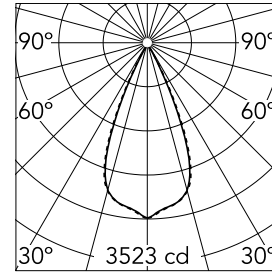

Light Shadow Adjustable Trim 8 Spots Optic Wide Flood

03.7321.40A - White/Black

Recessed integrated luminaire with 8 LED lighting spots. Remote power supply included (220-240V).

Main specifications

Number of heads	1	Net lumen (lm)	1858
Lamp category	LED	Mountings	Ceiling recessed
Power (W)	21.6W	Environment	Indoor dry location
CCT (K)	3000K		
CRI	90		

Optical

Lighting type	Direct
LED type	Power LED
Light distribution	Symmetric
Optical type	Wide flood
Beam angle (°)	46
Beam angle C90-270 (°)	46

Beam Angle:	46°		
h(m)	E(lx)	D(m)	
1	3523	0.84	
2	881	1.69	
3	391	2.53	
4	220	3.38	
5	141	4.22	

Luminous flux luminaire
1858 lm (EXTREME CUT OFF)

Electrical

Frequency (Hz)	50/60	Insulation class	II
Voltage (V)	220.00		
Dimmable	No		
Driver	Remote included		
Emergency	Without		

Physical

Color	White/Black	Tilt (°)	30
Orientation	Adjustable	Length (mm)	296
Trim	yes		
Recessed depth (mm)	75		
Weight (kg)	0.50		