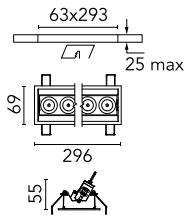

Light Shadow Adjustable Trim 8 Spots Optic Wide Flood

03.7321.40A - White/Black

Recessed integrated luminaire with 8 LED lighting spots. Remote power supply included (220-240V).

Main specifications

Number of heads	1	Net lumen (lm)	1858
Lamp category	LED	Mountings	Ceiling recessed
Power (W)	21.6W	Environment	Indoor dry location
CCT (K)	3000K		
CRI	90		

Optical

Lighting type	Direct
LED type	Power LED
Light distribution	Symmetric
Optical type	Wide flood
Beam angle (°)	46
Beam angle C90-270 (°)	46

Beam Angle:	46°		
h(m)	E(lx)	D(m)	
1	3523	0.84	
2	881	1.69	
3	391	2.53	
4	220	3.38	
5	141	4.22	

Luminous flux luminaire
1858 lm (EXTREME CUT OFF)

Electrical

Frequency (Hz)	50/60	Insulation class	II
Voltage (V)	220.00		
Dimmable	No		
Driver	Remote included		
Emergency	Without		

Physical

Color	White/Black	Tilt (°)	30
Orientation	Adjustable	Length (mm)	296
Trim	yes		
Recessed depth (mm)	75		
Weight (kg)	0.50		