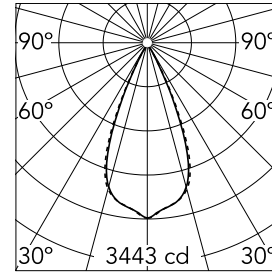

## Light Shadow Adjustable Trim 8 Spots Optic Wide Flood

03.7320.14A - Black/White

Recessed integrated luminaire with 8 LED lighting spots. Remote power supply included (220-240V).

### Optical

<b>Lighting type</b>	Direct
<b>LED type</b>	Power LED
<b>Light distribution</b>	Symmetric
<b>Optical type</b>	Wide flood
<b>Beam angle (°)</b>	45
<b>Beam angle C90-270 (°)</b>	45

<b>Beam Angle:</b>	45°		
<b>h(m)</b>	<b>E(lx)</b>	<b>D(m)</b>	
1	3443	0.83	
2	861	1.67	
3	383	2.50	
4	215	3.34	
5	138	4.17	

Luminous flux luminaire  
1847 lm (EXTREME CUT OFF)

### Physical

<b>Color</b>	Black/White	<b>Tilt (°)</b>	30
<b>Orientation</b>	Adjustable	<b>Length (mm)</b>	296
<b>Trim</b>	yes		
<b>Recessed depth (mm)</b>	75		
<b>Weight (kg)</b>	0.50		