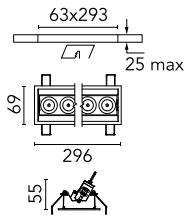

## Light Shadow Adjustable Trim 8 Spots Optic Wide Flood

03.7320.14A - Black/White

Recessed integrated luminaire with 8 LED lighting spots. Remote power supply included (220-240V).

### Main specifications

<b>Number of heads</b>	1	<b>Net lumen (lm)</b>	1847
<b>Lamp category</b>	LED	<b>Mountings</b>	Ceiling recessed
<b>Power (W)</b>	21.6W	<b>Environment</b>	Indoor dry location
<b>CCT (K)</b>	3000K		
<b>CRI</b>	90		

Luminous flux luminaire  
1847 lm (EXTREME CUT OFF)

### Physical

<b>Color</b>	Black/White	<b>Tilt (°)</b>	30
<b>Orientation</b>	Adjustable	<b>Length (mm)</b>	296
<b>Trim</b>	yes		
<b>Recessed depth (mm)</b>	75		
<b>Weight (kg)</b>	0.50		