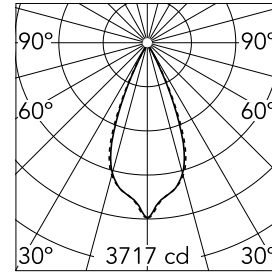

## Light Shadow Adjustable Trim 8 Spots Optic Wide Flood

03.7318.40A - White/Chrome

Recessed integrated luminaire with 8 LED lighting spots. Remote power supply included (220-240V).

### Optical

<b>Lighting type</b>	Direct
<b>LED type</b>	Power LED
<b>Light distribution</b>	Symmetric
<b>Optical type</b>	Wide flood
<b>Beam angle (°)</b>	44
<b>Beam angle C90-270 (°)</b>	44

<b>Beam Angle:</b>	44°		
<b>h(m)</b>	<b>E(lx)</b>	<b>D(m)</b>	
1	3717	0.80	
2	929	1.60	
3	413	2.40	
4	232	3.19	
5	149	3.99	

Luminous flux luminaire  
1783 lm (EXTREME CUT OFF)

### Physical

<b>Color</b>	White/Chrome	<b>Tilt (°)</b>	30
<b>Orientation</b>	Adjustable	<b>Length (mm)</b>	296
<b>Trim</b>	yes		
<b>Recessed depth (mm)</b>	75		
<b>Weight (kg)</b>	0.50		