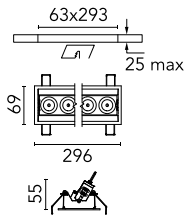

Light Shadow Adjustable Trim 8 Spots Optic Wide Flood

03.7318.14A - Black/Chrome

Recessed integrated luminaire with 8 LED lighting spots. Remote power supply included (220-240V).

Main specifications

Number of heads	1	Net lumen (lm)	1783
Lamp category	LED	Mountings	Ceiling recessed
Power (W)	21.6W	Environment	Indoor
CCT (K)	2700K		
CRI	90		

Optical

Lighting type	Direct
LED type	Power LED
Light distribution	Symmetric
Optical type	Wide flood
Beam angle (°)	44
Beam angle C90-270 (°)	44

Beam Angle:	44°		
h(m)	E(lx)	D(m)	
1	3717	0.80	
2	929	1.60	
3	413	2.40	
4	232	3.19	
5	149	3.99	

Luminous flux luminaire
1783 lm (EXTREME CUT OFF)

Electrical

Frequency (Hz)	50/60	Emergency	Without
Voltage (V)	220.00	Insulation class	II
Dimmable	No		
Driver	Remote		
Driver type	Electronic		

Physical

Color	Black/Chrome	Tilt (°)	30
Orientation	Adjustable	Length (mm)	296
Trim	yes		
Recessed depth (mm)	75		
Weight (kg)	0.50		