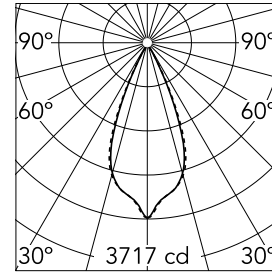

Light Shadow Adjustable Trim 8 Spots Optic Wide Flood

03.7318.14A - Black/Chrome

Recessed integrated luminaire with 8 LED lighting spots. Remote power supply included (220-240V).

Main specifications

Number of heads	1	Net lumen (lm)	1783
Lamp category	LED	Mountings	Ceiling recessed
Power (W)	21.6W	Environment	Indoor
CCT (K)	2700K		
CRI	90		

Optical

Lighting type	Direct
LED type	Power LED
Light distribution	Symmetric
Optical type	Wide flood
Beam angle (°)	44
Beam angle C90-270 (°)	44

Beam Angle:	44°		
h(m)	E(lx)	D(m)	
1	3717	0.80	
2	929	1.60	
3	413	2.40	
4	232	3.19	
5	149	3.99	

Luminous flux luminaire
1783 lm (EXTREME CUT OFF)

Electrical

Frequency (Hz)	50/60	Emergency	Without
Voltage (V)	220.00	Insulation class	II
Dimmable	No		
Driver	Remote		
Driver type	Electronic		

Physical

Color	Black/Chrome	Tilt (°)	30
Orientation	Adjustable	Length (mm)	296
Trim	yes		
Recessed depth (mm)	75		
Weight (kg)	0.50		