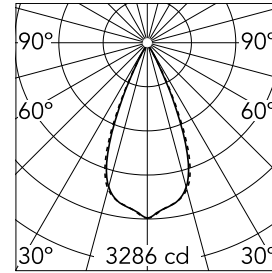

## Light Shadow Adjustable Trim 8 Spots Optic Wide Flood

03.7316.40A - White/White

Recessed integrated luminaire with 8 LED lighting spots. Remote power supply included (220-240V).

### Optical

<b>Lighting type</b>	Direct
<b>LED type</b>	Power LED
<b>Light distribution</b>	Symmetric
<b>Optical type</b>	Wide flood
<b>Beam angle (°)</b>	45
<b>Beam angle C90-270 (°)</b>	45

<b>Beam Angle: 45°</b>		
<b>h(m)</b>	<b>E(lx)</b>	<b>D(m)</b>
1	3286	0.83
2	822	1.67
3	365	2.50
4	205	3.34
5	131	4.17

Luminous flux luminaire  
1763 lm (EXTREME CUT OFF)

### Physical

<b>Color</b>	White/White	<b>Tilt (°)</b>	30
<b>Orientation</b>	Adjustable	<b>Length (mm)</b>	296
<b>Trim</b>	yes		
<b>Recessed depth (mm)</b>	75		
<b>Weight (kg)</b>	0.50		