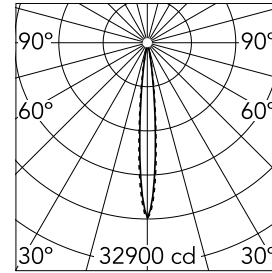

### Main specifications

<b>Number of heads</b>	1	<b>Net lumen (lm)</b>	1859
<b>Lamp category</b>	LED	<b>Mountings</b>	Ceiling recessed
<b>Power (W)</b>	21.6W	<b>Environment</b>	Indoor
<b>CCT (K)</b>	3000K		
<b>CRI</b>	90		

### Optical

<b>Lighting type</b>	Direct
<b>LED type</b>	Power LED
<b>Light distribution</b>	Symmetric
<b>Optical type</b>	Spot
<b>Beam angle (°)</b>	10
<b>Beam angle C90-270 (°)</b>	10

<b>Beam Angle:</b>	10°		
<b>h(m)</b>	<b>E(lx)</b>	<b>D(m)</b>	
1	32900	0.18	
2	8225	0.36	
3	3656	0.55	
4	2056	0.73	
5	1316	0.91	

Luminous flux luminaire  
1859 lm (EXTREME CUT OFF)

### Physical

<b>Color</b>	Black/Gold	<b>Tilt (°)</b>	30
<b>Orientation</b>	Adjustable	<b>Length (mm)</b>	296
<b>Trim</b>	yes		
<b>Recessed depth (mm)</b>	75		
<b>Weight (kg)</b>	0.50		