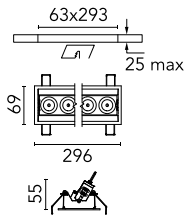

## Light Shadow Adjustable Trim 8 Spots Optic Spot

03.8907.14A - Black/Gold

Recessed integrated luminaire with 8 LED lighting spots. Remote power supply included (220-240V).

### Main specifications

<b>Number of heads</b>	1	<b>Net lumen (lm)</b>	1859
<b>Lamp category</b>	LED	<b>Mountings</b>	Ceiling recessed
<b>Power (W)</b>	21.6W	<b>Environment</b>	Indoor
<b>CCT (K)</b>	3000K		
<b>CRI</b>	90		

### Optical

<b>Lighting type</b>	Direct
<b>LED type</b>	Power LED
<b>Light distribution</b>	Symmetric
<b>Optical type</b>	Spot
<b>Beam angle (°)</b>	10
<b>Beam angle C90-270 (°)</b>	10

<b>Beam Angle:</b>	10°		
<b>h(m)</b>	<b>E(lx)</b>	<b>D(m)</b>	
1	32900	0.18	
2	8225	0.36	
3	3656	0.55	
4	2056	0.73	
5	1316	0.91	

### Physical

<b>Color</b>	Black/Gold	<b>Tilt (°)</b>	30
<b>Orientation</b>	Adjustable	<b>Length (mm)</b>	296
<b>Trim</b>	yes		
<b>Recessed depth (mm)</b>	75		
<b>Weight (kg)</b>	0.50		