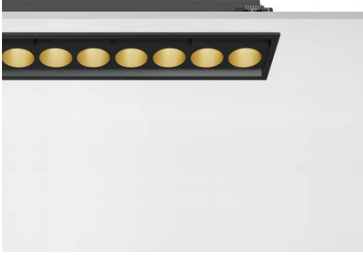

## Light Shadow Adjustable Trim 8 Spots Optic Spot

03.8907.14A - Black/Gold

Recessed integrated luminaire with 8 LED lighting spots. Remote power supply included (220-240V).

### Main specifications

<b>Number of heads</b>	1	<b>Net lumen (lm)</b>	1859
<b>Lamp category</b>	LED	<b>Mountings</b>	Ceiling recessed
<b>Power (W)</b>	21.6W	<b>Environment</b>	Indoor
<b>CCT (K)</b>	3000K		
<b>CRI</b>	90		

Luminous flux luminaire  
1859 lm (EXTREME CUT OFF)

### Physical

<b>Color</b>	Black/Gold	<b>Tilt (°)</b>	30
<b>Orientation</b>	Adjustable	<b>Length (mm)</b>	296
<b>Trim</b>	yes		
<b>Recessed depth (mm)</b>	75		
<b>Weight (kg)</b>	0.50		