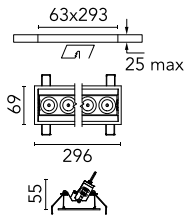

Electrical

Frequency (Hz)	50/60	Insulation class	II
Voltage (V)	220.00		
Dimmable	No		
Driver	Remote included		
Emergency	Without		

Physical

Color	White/Black	Tilt (°)	30
Orientation	Adjustable	Length (mm)	296
Trim	yes		
Recessed depth (mm)	75		
Weight (kg)	0.50		

Note

Pre-Installation frame not required.