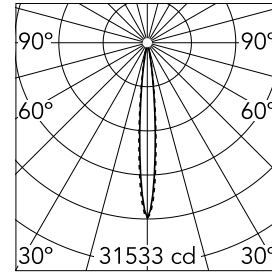

### Main specifications

<b>Number of heads</b>	1	<b>Net lumen (lm)</b>	1747
<b>Lamp category</b>	LED	<b>Mountings</b>	Ceiling recessed
<b>Power (W)</b>	21.6W	<b>Environment</b>	Indoor dry location
<b>CCT (K)</b>	2700K		
<b>CRI</b>	90		

### Optical

<b>Lighting type</b>	Direct
<b>LED type</b>	Power LED
<b>Light distribution</b>	Symmetric
<b>Optical type</b>	Spot
<b>Beam angle (°)</b>	10
<b>Beam angle C90-270 (°)</b>	10

<b>Beam Angle:</b>	10°		
<b>h(m)</b>	<b>E(lx)</b>	<b>D(m)</b>	
1	31533	0.18	
2	7883	0.36	
3	3504	0.54	
4	1971	0.72	
5	1261	0.90	

Luminous flux luminaire  
1747 lm (EXTREME CUT OFF)

### Physical

<b>Color</b>	White/Black	<b>Tilt (°)</b>	30
<b>Orientation</b>	Adjustable	<b>Length (mm)</b>	296
<b>Trim</b>	yes		
<b>Recessed depth (mm)</b>	75		
<b>Weight (kg)</b>	0.50		