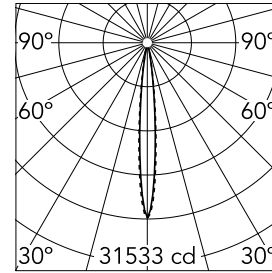

Light Shadow Adjustable Trim 8 Spots Optic Spot

03.8901.14A - Black/Black

Recessed integrated luminaire with 8 LED lighting spots. Remote power supply included (220-240V).

Main specifications

Number of heads	1	Net lumen (lm)	1747
Lamp category	LED	Mountings	Ceiling recessed
Power (W)	21.6W	Environment	Indoor
CCT (K)	2700K		
CRI	90		

Optical

Lighting type	Direct
LED type	Power LED
Light distribution	Symmetric
Optical type	Spot
Beam angle (°)	10
Beam angle C90-270 (°)	10

Beam Angle:	10°		
h(m)	E(lx)	D(m)	
1	31533	0.18	
2	7883	0.36	
3	3504	0.54	
4	1971	0.72	
5	1261	0.90	

Luminous flux luminaire
1747 lm (EXTREME CUT OFF)

Electrical

Frequency (Hz)	50/60	Emergency	Without
Voltage (V)	220.00	Insulation class	II
Dimmable	No		
Driver	Remote		
Driver type	Electronic		

Physical

Color	Black/Black	Tilt (°)	30
Orientation	Adjustable	Length (mm)	296
Trim	yes		
Recessed depth (mm)	75		
Weight (kg)	0.50		