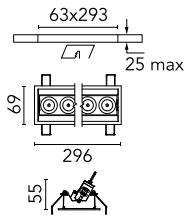

Light Shadow Adjustable Trim 8 Spots Optic Spot

03.8901.14A - Black/Black

Recessed integrated luminaire with 8 LED lighting spots. Remote power supply included (220-240V).

Main specifications

Number of heads	1	Net lumen (lm)	1747
Lamp category	LED	Mountings	Ceiling recessed
Power (W)	21.6W	Environment	Indoor
CCT (K)	2700K		
CRI	90		

Optical

Lighting type	Direct
LED type	Power LED
Light distribution	Symmetric
Optical type	Spot
Beam angle (°)	10
Beam angle C90-270 (°)	10

Beam Angle:	10°		
h(m)	E(lx)	D(m)	
1	31533	0.18	
2	7883	0.36	
3	3504	0.54	
4	1971	0.72	
5	1261	0.90	

Luminous flux luminaire
1747 lm (EXTREME CUT OFF)

Electrical

Frequency (Hz)	50/60	Emergency	Without
Voltage (V)	220.00	Insulation class	II
Dimmable	No		
Driver	Remote		
Driver type	Electronic		

Physical

Color	Black/Black	Tilt (°)	30
Orientation	Adjustable	Length (mm)	296
Trim	yes		
Recessed depth (mm)	75		
Weight (kg)	0.50		