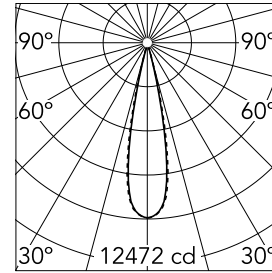

### Main specifications

<b>Number of heads</b>	1	<b>Net lumen (lm)</b>	1866
<b>Lamp category</b>	LED	<b>Mountings</b>	Ceiling recessed
<b>Power (W)</b>	21.6W	<b>Environment</b>	Indoor dry location
<b>CCT (K)</b>	3000K		
<b>CRI</b>	90		

### Optical

<b>Lighting type</b>	Direct
<b>LED type</b>	Power LED
<b>Light distribution</b>	Symmetric
<b>Optical type</b>	Medium
<b>Beam angle (°)</b>	22
<b>Beam angle C90-270 (°)</b>	22

<b>Beam Angle:</b>	22°	
<b>h(m)</b>	<b>E(lx)</b>	<b>D(m)</b>
1	12472	0.39
2	3118	0.78
3	1386	1.17
4	779	1.56
5	499	1.95

Luminous flux luminaire  
1866 lm (EXTREME CUT OFF)

### Physical

<b>Color</b>	Black/Gold	<b>Tilt (°)</b>	30
<b>Orientation</b>	Adjustable	<b>Length (mm)</b>	296
<b>Trim</b>	yes		
<b>Recessed depth (mm)</b>	75		
<b>Weight (kg)</b>	0.50		