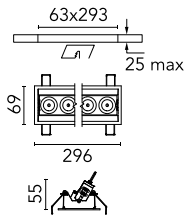

## Light Shadow Adjustable Trim 8 Spots Optic Medium

03.9353.14A - Black/Gold

Recessed integrated luminaire with 8 LED lighting spots. Remote power supply included (220-240V).

### Main specifications

<b>Number of heads</b>	1	<b>Net lumen (lm)</b>	1866
<b>Lamp category</b>	LED	<b>Mountings</b>	Ceiling recessed
<b>Power (W)</b>	21.6W	<b>Environment</b>	Indoor dry location
<b>CCT (K)</b>	3000K		
<b>CRI</b>	90		

Luminous flux luminaire  
1866 lm (EXTREME CUT OFF)

### Physical

<b>Color</b>	Black/Gold	<b>Tilt (°)</b>	30
<b>Orientation</b>	Adjustable	<b>Length (mm)</b>	296
<b>Trim</b>	yes		
<b>Recessed depth (mm)</b>	75		
<b>Weight (kg)</b>	0.50		