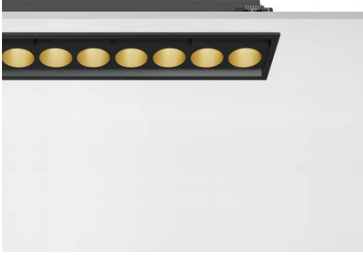

## Light Shadow Adjustable Trim 8 Spots Optic Medium

03.9353.14A - Black/Gold

Recessed integrated luminaire with 8 LED lighting spots. Remote power supply included (220-240V).

### Main specifications

<b>Number of heads</b>	1	<b>Net lumen (lm)</b>	1866
<b>Lamp category</b>	LED	<b>Mountings</b>	Ceiling recessed
<b>Power (W)</b>	21.6W	<b>Environment</b>	Indoor dry location
<b>CCT (K)</b>	3000K		
<b>CRI</b>	90		

Luminous flux luminaire  
1866 lm (EXTREME CUT OFF)

### Physical

<b>Color</b>	Black/Gold	<b>Tilt (°)</b>	30
<b>Orientation</b>	Adjustable	<b>Length (mm)</b>	296
<b>Trim</b>	yes		
<b>Recessed depth (mm)</b>	75		
<b>Weight (kg)</b>	0.50		