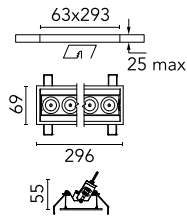

Light Shadow Adjustable Trim 8 Spots Optic Medium

03.9352.40A - White/Chrome

Recessed integrated luminaire with 8 LED lighting spots. Remote power supply included (220-240V).

Main specifications

Number of heads	1	Net lumen (lm)	1900
Lamp category	LED	Mountings	Ceiling recessed
Power (W)	21.6W	Environment	Indoor dry location
CCT (K)	3000K		
CRI	90		

Optical

Lighting type	Direct
LED type	Power LED
Light distribution	Symmetric
Optical type	Medium
Beam angle (°)	22
Beam angle C90-270 (°)	22

Beam Angle:	22°		
	h(m)	E(lx)	D(m)
1	12782	0.39	
2	3196	0.77	
3	1420	1.16	
4	799	1.55	
5	511	1.94	

Luminous flux luminaire
1900 lm (EXTREME CUT OFF)

Electrical

Frequency (Hz)	50/60	Insulation class	II
Voltage (V)	220.00		
Dimmable	No		
Driver	Remote included		
Emergency	Without		

Physical

Color	White/Chrome	Tilt (°)	30
Orientation	Adjustable	Length (mm)	296
Trim	yes		
Recessed depth (mm)	75		
Weight (kg)	0.50		