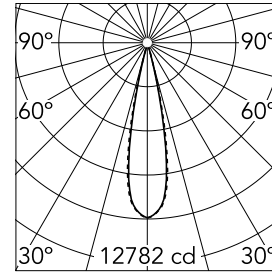

Light Shadow Adjustable Trim 8 Spots Optic Medium

03.9352.40A - White/Chrome

Recessed integrated luminaire with 8 LED lighting spots. Remote power supply included (220-240V).

Main specifications

Number of heads	1	Net lumen (lm)	1900
Lamp category	LED	Mountings	Ceiling recessed
Power (W)	21.6W	Environment	Indoor dry location
CCT (K)	3000K		
CRI	90		

Optical

Lighting type	Direct
LED type	Power LED
Light distribution	Symmetric
Optical type	Medium
Beam angle (°)	22
Beam angle C90-270 (°)	22

Beam Angle:	22°		
	h(m)	E(lx)	D(m)
1	12782	0.39	
2	3196	0.77	
3	1420	1.16	
4	799	1.55	
5	511	1.94	

Luminous flux luminaire
1900 lm (EXTREME CUT OFF)

Electrical

Frequency (Hz)	50/60	Insulation class	II
Voltage (V)	220.00		
Dimmable	No		
Driver	Remote included		
Emergency	Without		

Physical

Color	White/Chrome	Tilt (°)	30
Orientation	Adjustable	Length (mm)	296
Trim	yes		
Recessed depth (mm)	75		
Weight (kg)	0.50		