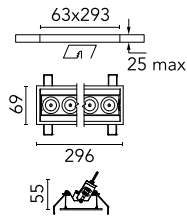

Light Shadow Adjustable Trim 8 Spots Optic Medium

03.9352.14A - Black/Chrome

Recessed integrated luminaire with 8 LED lighting spots. Remote power supply included (220-240V).

Main specifications

Number of heads	1	Net lumen (lm)	1900
Lamp category	LED	Mountings	Ceiling recessed
Power (W)	21.6W	Environment	Indoor dry location
CCT (K)	3000K		
CRI	90		

Optical

Lighting type	Direct
LED type	Power LED
Light distribution	Symmetric
Optical type	Medium
Beam angle (°)	22
Beam angle C90-270 (°)	22

Beam Angle:	22°		
	h(m)	E(lx)	D(m)
1	12782	0.39	
2	3196	0.77	
3	1420	1.16	
4	799	1.55	
5	511	1.94	

Luminous flux luminaire
1900 lm (EXTREME CUT OFF)

Electrical

Frequency (Hz)	50/60	Insulation class	II
Voltage (V)	220.00		
Dimmable	No		
Driver	Remote included		
Emergency	Without		

Physical

Color	Black/Chrome	Tilt (°)	30
Orientation	Adjustable	Length (mm)	296
Trim	yes		
Recessed depth (mm)	75		
Weight (kg)	0.50		