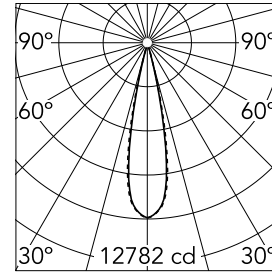

Light Shadow Adjustable Trim 8 Spots Optic Medium

03.9352.14A - Black/Chrome

Recessed integrated luminaire with 8 LED lighting spots. Remote power supply included (220-240V).

Main specifications

Number of heads	1	Net lumen (lm)	1900
Lamp category	LED	Mountings	Ceiling recessed
Power (W)	21.6W	Environment	Indoor dry location
CCT (K)	3000K		
CRI	90		

Optical

Lighting type	Direct
LED type	Power LED
Light distribution	Symmetric
Optical type	Medium
Beam angle (°)	22
Beam angle C90-270 (°)	22

Beam Angle:	22°		
	h(m)	E(lx)	D(m)
1	12782	0.39	
2	3196	0.77	
3	1420	1.16	
4	799	1.55	
5	511	1.94	

Luminous flux luminaire
1900 lm (EXTREME CUT OFF)

Electrical

Frequency (Hz)	50/60	Insulation class	II
Voltage (V)	220.00		
Dimmable	No		
Driver	Remote included		
Emergency	Without		

Physical

Color	Black/Chrome	Tilt (°)	30
Orientation	Adjustable	Length (mm)	296
Trim	yes		
Recessed depth (mm)	75		
Weight (kg)	0.50		