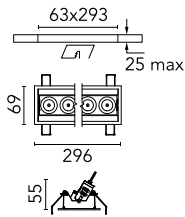

Light Shadow Adjustable Trim 8 Spots Optic Medium

03.9351.40A - White/Black

Recessed integrated luminaire with 8 LED lighting spots. Remote power supply included (220-240V).

Main specifications

Number of heads	1	Net lumen (lm)	1879
Lamp category	LED	Mountings	Ceiling recessed
Power (W)	21.6W	Environment	Indoor dry location
CCT (K)	3000K		
CRI	90		

Optical

Lighting type	Direct
LED type	Power LED
Light distribution	Symmetric
Optical type	Medium
Beam angle (°)	22
Beam angle C90-270 (°)	22

Beam Angle:	22°		
h(m)	E(lx)	D(m)	
1	12849	0.39	
2	3212	0.78	
3	1428	1.17	
4	803	1.56	
5	514	1.95	

Luminous flux luminaire
1879 lm (EXTREME CUT OFF)

Electrical

Frequency (Hz)	50/60	Insulation class	II
Voltage (V)	220.00		
Dimmable	No		
Driver	Remote included		
Emergency	Without		

Physical

Color	White/Black	Tilt (°)	30
Orientation	Adjustable	Length (mm)	296
Trim	yes		
Recessed depth (mm)	75		
Weight (kg)	0.50		