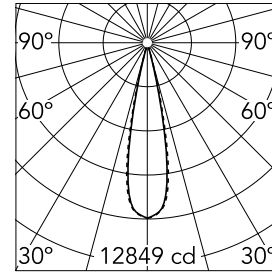

Light Shadow Adjustable Trim 8 Spots Optic Medium

03.9351.40A - White/Black

Recessed integrated luminaire with 8 LED lighting spots. Remote power supply included (220-240V).

Main specifications

Number of heads	1	Net lumen (lm)	1879
Lamp category	LED	Mountings	Ceiling recessed
Power (W)	21.6W	Environment	Indoor dry location
CCT (K)	3000K		
CRI	90		

Optical

Lighting type	Direct
LED type	Power LED
Light distribution	Symmetric
Optical type	Medium
Beam angle (°)	22
Beam angle C90-270 (°)	22

Beam Angle:	22°		
h(m)	E(lx)	D(m)	
1	12849	0.39	
2	3212	0.78	
3	1428	1.17	
4	803	1.56	
5	514	1.95	

Luminous flux luminaire
1879 lm (EXTREME CUT OFF)

Electrical

Frequency (Hz)	50/60	Insulation class	II
Voltage (V)	220.00		
Dimmable	No		
Driver	Remote included		
Emergency	Without		

Physical

Color	White/Black	Tilt (°)	30
Orientation	Adjustable	Length (mm)	296
Trim	yes		
Recessed depth (mm)	75		
Weight (kg)	0.50		