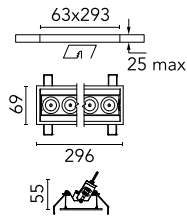

Light Shadow Adjustable Trim 8 Spots Optic Medium

03.9351.14A - Black/Black

Recessed integrated luminaire with 8 LED lighting spots. Remote power supply included (220-240V).

Main specifications

Number of heads	1	Net lumen (lm)	1879
Lamp category	LED	Mountings	Ceiling recessed
Power (W)	21.6W	Environment	Indoor dry location
CCT (K)	3000K		
CRI	90		

Optical

Lighting type	Direct
LED type	Power LED
Light distribution	Symmetric
Optical type	Medium
Beam angle (°)	22
Beam angle C90-270 (°)	22

Beam Angle:	22°		
h(m)	E(lx)	D(m)	
1	12849	0.39	
2	3212	0.78	
3	1428	1.17	
4	803	1.56	
5	514	1.95	

Luminous flux luminaire
1879 lm (EXTREME CUT OFF)

Electrical

Frequency (Hz)	50/60	Insulation class	II
Voltage (V)	220.00		
Dimmable	No		
Driver	Remote included		
Emergency	Without		

Physical

Color	Black/Black	Tilt (°)	30
Orientation	Adjustable	Length (mm)	296
Trim	yes		
Recessed depth (mm)	75		
Weight (kg)	0.50		

Note

Pre-Installation frame not required.