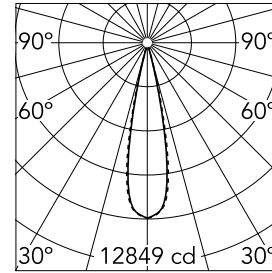

### Main specifications

<b>Number of heads</b>	1	<b>Net lumen (lm)</b>	1879
<b>Lamp category</b>	LED	<b>Mountings</b>	Ceiling recessed
<b>Power (W)</b>	21.6W	<b>Environment</b>	Indoor dry location
<b>CCT (K)</b>	3000K		
<b>CRI</b>	90		

### Optical

<b>Lighting type</b>	Direct
<b>LED type</b>	Power LED
<b>Light distribution</b>	Symmetric
<b>Optical type</b>	Medium
<b>Beam angle (°)</b>	22
<b>Beam angle C90-270 (°)</b>	22

<b>Beam Angle:</b>	22°		
<b>h(m)</b>	<b>E(lx)</b>	<b>D(m)</b>	
1	12849	0.39	
2	3212	0.78	
3	1428	1.17	
4	803	1.56	
5	514	1.95	

Luminous flux luminaire  
1879 lm (EXTREME CUT OFF)

### Physical

<b>Color</b>	Black/Black	<b>Tilt (°)</b>	30
<b>Orientation</b>	Adjustable	<b>Length (mm)</b>	296
<b>Trim</b>	yes		
<b>Recessed depth (mm)</b>	75		
<b>Weight (kg)</b>	0.50		