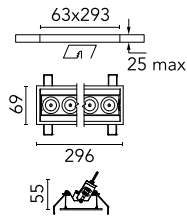

Light Shadow Adjustable Trim 8 Spots Optic Medium

03.9350.40A - White/White

Recessed integrated luminaire with 8 LED lighting spots. Remote power supply included (220-240V).

Main specifications

Number of heads	1	Net lumen (lm)	1878
Lamp category	LED	Mountings	Ceiling recessed
Power (W)	21.6W	Environment	Indoor dry location
CCT (K)	3000K		
CRI	90		

Optical

Lighting type	Direct
LED type	Power LED
Light distribution	Symmetric
Optical type	Medium
Beam angle (°)	22
Beam angle C90-270 (°)	22

Beam Angle:	22°		
h(m)	E(lx)	D(m)	
1	12556	0.39	
2	3139	0.78	
3	1395	1.17	
4	785	1.56	
5	502	1.95	

Luminous flux luminaire
1878 lm (EXTREME CUT OFF)

Electrical

Frequency (Hz)	50/60	Insulation class	II
Voltage (V)	220.00		
Dimmable	No		
Driver	Remote included		
Emergency	Without		

Physical

Color	White/White	Tilt (°)	30
Orientation	Adjustable	Length (mm)	296
Trim	yes		
Recessed depth (mm)	75		
Weight (kg)	0.50		