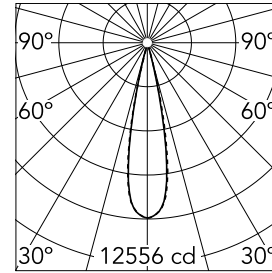

Light Shadow Adjustable Trim 8 Spots Optic Medium

03.9350.40A - White/White

Recessed integrated luminaire with 8 LED lighting spots. Remote power supply included (220-240V).

Main specifications

Number of heads	1	Net lumen (lm)	1878
Lamp category	LED	Mountings	Ceiling recessed
Power (W)	21.6W	Environment	Indoor dry location
CCT (K)	3000K		
CRI	90		

Optical

Lighting type	Direct
LED type	Power LED
Light distribution	Symmetric
Optical type	Medium
Beam angle (°)	22
Beam angle C90-270 (°)	22

Beam Angle:	22°		
h(m)	E(lx)	D(m)	
1	12556	0.39	
2	3139	0.78	
3	1395	1.17	
4	785	1.56	
5	502	1.95	

Luminous flux luminaire
1878 lm (EXTREME CUT OFF)

Electrical

Frequency (Hz)	50/60	Insulation class	II
Voltage (V)	220.00		
Dimmable	No		
Driver	Remote included		
Emergency	Without		

Physical

Color	White/White	Tilt (°)	30
Orientation	Adjustable	Length (mm)	296
Trim	yes		
Recessed depth (mm)	75		
Weight (kg)	0.50		