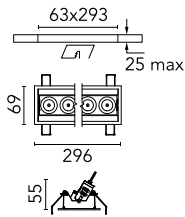

Light Shadow Adjustable Trim 8 Spots Optic Medium

03.9350.14A - Black/White

Recessed integrated luminaire with 8 LED lighting spots. Remote power supply included (220-240V).

Main specifications

Number of heads	1	Net lumen (lm)	1878
Lamp category	LED	Mountings	Ceiling recessed
Power (W)	21.6W	Environment	Indoor dry location
CCT (K)	3000K		
CRI	90		

Optical

Lighting type	Direct
LED type	Power LED
Light distribution	Symmetric
Optical type	Medium
Beam angle (°)	22
Beam angle C90-270 (°)	22

Beam Angle:	22°		
h(m)	E(lx)	D(m)	
1	12556	0.39	
2	3139	0.78	
3	1395	1.17	
4	785	1.56	
5	502	1.95	

Luminous flux luminaire
1878 lm (EXTREME CUT OFF)

Electrical

Frequency (Hz)	50/60	Insulation class	II
Voltage (V)	220.00		
Dimmable	No		
Driver	Remote included		
Emergency	Without		

Physical

Color	Black/White	Tilt (°)	30
Orientation	Adjustable	Length (mm)	296
Trim	yes		
Recessed depth (mm)	75		
Weight (kg)	0.50		