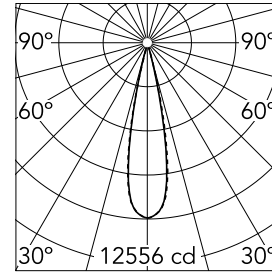

Light Shadow Adjustable Trim 8 Spots Optic Medium

03.9350.14A - Black/White

Recessed integrated luminaire with 8 LED lighting spots. Remote power supply included (220-240V).

Main specifications

Number of heads	1	Net lumen (lm)	1878
Lamp category	LED	Mountings	Ceiling recessed
Power (W)	21.6W	Environment	Indoor dry location
CCT (K)	3000K		
CRI	90		

Optical

Lighting type	Direct
LED type	Power LED
Light distribution	Symmetric
Optical type	Medium
Beam angle (°)	22
Beam angle C90-270 (°)	22

Beam Angle:	22°		
h(m)	E(lx)	D(m)	
1	12556	0.39	
2	3139	0.78	
3	1395	1.17	
4	785	1.56	
5	502	1.95	

Luminous flux luminaire
1878 lm (EXTREME CUT OFF)

Electrical

Frequency (Hz)	50/60	Insulation class	II
Voltage (V)	220.00		
Dimmable	No		
Driver	Remote included		
Emergency	Without		

Physical

Color	Black/White	Tilt (°)	30
Orientation	Adjustable	Length (mm)	296
Trim	yes		
Recessed depth (mm)	75		
Weight (kg)	0.50		