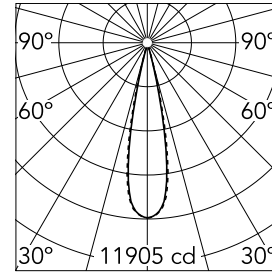

### Main specifications

<b>Number of heads</b>	1	<b>Net lumen (lm)</b>	1781
<b>Lamp category</b>	LED	<b>Mountings</b>	Ceiling recessed
<b>Power (W)</b>	21.6W	<b>Environment</b>	Indoor dry location
<b>CCT (K)</b>	2700K		
<b>CRI</b>	90		

### Optical

<b>Lighting type</b>	Direct
<b>LED type</b>	Power LED
<b>Light distribution</b>	Symmetric
<b>Optical type</b>	Medium
<b>Beam angle (°)</b>	22
<b>Beam angle C90-270 (°)</b>	22

<b>Beam Angle:</b>	22°		
	<b>h(m)</b>	<b>E(lx)</b>	<b>D(m)</b>
1	11905	0.39	
2	2976	0.78	
3	1323	1.17	
4	744	1.56	
5	476	1.95	

Luminous flux luminaire  
1781 lm (EXTREME CUT OFF)

### Physical

<b>Color</b>	White/Gold	<b>Tilt (°)</b>	30
<b>Orientation</b>	Adjustable	<b>Length (mm)</b>	296
<b>Trim</b>	yes		
<b>Recessed depth (mm)</b>	75		
<b>Weight (kg)</b>	0.50		