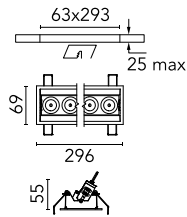

Electrical

Frequency (Hz)	50/60	Insulation class	II
Voltage (V)	220.00		
Dimmable	No		
Driver	Remote included		
Emergency	Without		

Physical

Color	White/Gold	Tilt (°)	30
Orientation	Adjustable	Length (mm)	296
Trim	yes		
Recessed depth (mm)	75		
Weight (kg)	0.50		

Note

Pre-Installation frame not required.