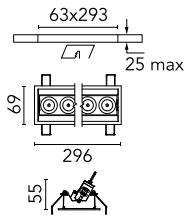

Light Shadow Adjustable Trim 8 Spots Optic Medium

03.9341.40A - White/Black

Recessed integrated luminaire with 8 LED lighting spots. Remote power supply included (220-240V).

Main specifications

Number of heads	1	Net lumen (lm)	1794
Lamp category	LED	Mountings	Ceiling recessed
Power (W)	21.6W	Environment	Indoor dry location
CCT (K)	2700K		
CRI	90		

Optical

Lighting type	Direct
LED type	Power LED
Light distribution	Symmetric
Optical type	Medium
Beam angle (°)	22
Beam angle C90-270 (°)	22

Beam Angle:	22°		
h(m)	E(lx)	D(m)	
1	12265	0.39	
2	3066	0.78	
3	1363	1.17	
4	767	1.56	
5	491	1.95	

Luminous flux luminaire
1794 lm (EXTREME CUT OFF)

Electrical

Frequency (Hz)	50/60	Insulation class	II
Voltage (V)	220.00		
Dimmable	No		
Driver	Remote included		
Emergency	Without		

Physical

Color	White/Black	Tilt (°)	30
Orientation	Adjustable	Length (mm)	296
Trim	yes		
Recessed depth (mm)	75		
Weight (kg)	0.50		