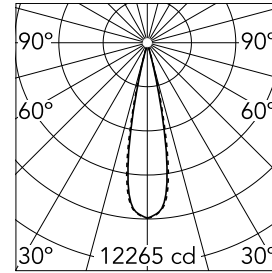

Light Shadow Adjustable Trim 8 Spots Optic Medium

03.9341.40A - White/Black

Recessed integrated luminaire with 8 LED lighting spots. Remote power supply included (220-240V).

Main specifications

Number of heads	1	Net lumen (lm)	1794
Lamp category	LED	Mountings	Ceiling recessed
Power (W)	21.6W	Environment	Indoor dry location
CCT (K)	2700K		
CRI	90		

Optical

Lighting type	Direct
LED type	Power LED
Light distribution	Symmetric
Optical type	Medium
Beam angle (°)	22
Beam angle C90-270 (°)	22

Beam Angle:	22°		
h(m)	E(lx)	D(m)	
1	12265	0.39	
2	3066	0.78	
3	1363	1.17	
4	767	1.56	
5	491	1.95	

Luminous flux luminaire
1794 lm (EXTREME CUT OFF)

Electrical

Frequency (Hz)	50/60	Insulation class	II
Voltage (V)	220.00		
Dimmable	No		
Driver	Remote included		
Emergency	Without		

Physical

Color	White/Black	Tilt (°)	30
Orientation	Adjustable	Length (mm)	296
Trim	yes		
Recessed depth (mm)	75		
Weight (kg)	0.50		