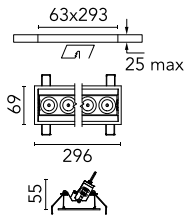

Light Shadow Adjustable Trim 8 Spots Optic Medium

03.9340.40A - White/White

Recessed integrated luminaire with 8 LED lighting spots. Remote power supply included (220-240V).

Main specifications

Number of heads	1	Net lumen (lm)	1793
Lamp category	LED	Mountings	Ceiling recessed
Power (W)	21.6W	Environment	Indoor dry location
CCT (K)	2700K		
CRI	90		

Optical

Lighting type	Direct
LED type	Power LED
Light distribution	Symmetric
Optical type	Medium
Beam angle (°)	22
Beam angle C90-270 (°)	22

Beam Angle:	22°		
h(m)	E(lx)	D(m)	
1	11986	0.39	
2	2996	0.78	
3	1332	1.17	
4	749	1.56	
5	479	1.95	

Luminous flux luminaire
1793 lm (EXTREME CUT OFF)

Electrical

Frequency (Hz)	50/60	Insulation class	II
Voltage (V)	220.00		
Dimmable	No		
Driver	Remote included		
Emergency	Without		

Physical

Color	White/White	Tilt (°)	30
Orientation	Adjustable	Length (mm)	296
Trim	yes		
Recessed depth (mm)	75		
Weight (kg)	0.50		