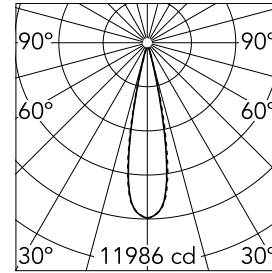

Light Shadow Adjustable Trim 8 Spots Optic Medium

03.9340.40A - White/White

Recessed integrated luminaire with 8 LED lighting spots. Remote power supply included (220-240V).

Main specifications

Number of heads	1	Net lumen (lm)	1793
Lamp category	LED	Mountings	Ceiling recessed
Power (W)	21.6W	Environment	Indoor dry location
CCT (K)	2700K		
CRI	90		

Optical

Lighting type	Direct
LED type	Power LED
Light distribution	Symmetric
Optical type	Medium
Beam angle (°)	22
Beam angle C90-270 (°)	22

Beam Angle:	22°		
h(m)	E(lx)	D(m)	
1	11986	0.39	
2	2996	0.78	
3	1332	1.17	
4	749	1.56	
5	479	1.95	

Luminous flux luminaire
1793 lm (EXTREME CUT OFF)

Electrical

Frequency (Hz)	50/60	Insulation class	II
Voltage (V)	220.00		
Dimmable	No		
Driver	Remote included		
Emergency	Without		

Physical

Color	White/White	Tilt (°)	30
Orientation	Adjustable	Length (mm)	296
Trim	yes		
Recessed depth (mm)	75		
Weight (kg)	0.50		