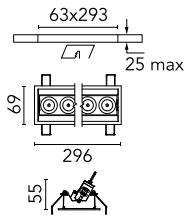

Light Shadow Adjustable Trim 8 Spots Optic Medium

03.9340.14A - Black/White

Recessed integrated luminaire with 8 LED lighting spots. Remote power supply included (220-240V).

Main specifications

Number of heads	1	Net lumen (lm)	1793
Lamp category	LED	Mountings	Ceiling recessed
Power (W)	21.6W	Environment	Indoor dry location
CCT (K)	2700K		
CRI	90		

Optical

Lighting type	Direct
LED type	Power LED
Light distribution	Symmetric
Optical type	Medium
Beam angle (°)	22
Beam angle C90-270 (°)	22

Beam Angle: 22°

	h(m)	E(lx)	D(m)
1	11986	0.39	
2	2996	0.78	
3	1332	1.17	
4	749	1.56	
5	479	1.95	

Luminous flux luminaire
1793 lm (EXTREME CUT OFF)

Electrical

Frequency (Hz)	50/60	Insulation class	II
Voltage (V)	220.00		
Dimmable	No		
Driver	Remote included		
Emergency	Without		

Physical

Color	Black/White	Tilt (°)	30
Orientation	Adjustable	Length (mm)	296
Trim	yes		
Recessed depth (mm)	75		
Weight (kg)	0.50		