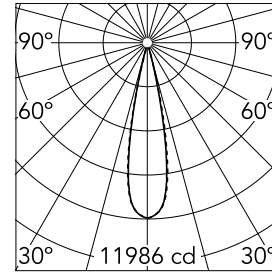

Light Shadow Adjustable Trim 8 Spots Optic Medium

03.9340.14A - Black/White

Recessed integrated luminaire with 8 LED lighting spots. Remote power supply included (220-240V).

Main specifications

Number of heads	1	Net lumen (lm)	1793
Lamp category	LED	Mountings	Ceiling recessed
Power (W)	21.6W	Environment	Indoor dry location
CCT (K)	2700K		
CRI	90		

Optical

Lighting type	Direct
LED type	Power LED
Light distribution	Symmetric
Optical type	Medium
Beam angle (°)	22
Beam angle C90-270 (°)	22

Beam Angle: 22°

	h(m)	E(lx)	D(m)
1	11986	0.39	
2	2996	0.78	
3	1332	1.17	
4	749	1.56	
5	479	1.95	

Luminous flux luminaire
1793 lm (EXTREME CUT OFF)

Electrical

Frequency (Hz)	50/60	Insulation class	II
Voltage (V)	220.00		
Dimmable	No		
Driver	Remote included		
Emergency	Without		

Physical

Color	Black/White	Tilt (°)	30
Orientation	Adjustable	Length (mm)	296
Trim	yes		
Recessed depth (mm)	75		
Weight (kg)	0.50		