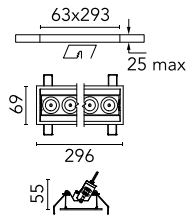

Electrical

Frequency (Hz)	50/60	Insulation class	II
Voltage (V)	220.00		
Dimmable	No		
Driver	Remote included		
Emergency	Without		

Physical

Color	Black/Gold	Tilt (°)	30
Orientation	Adjustable	Length (mm)	296
Trim	yes		
Recessed depth (mm)	75		
Weight (kg)	0.50		

Note

Pre-Installation frame not required.