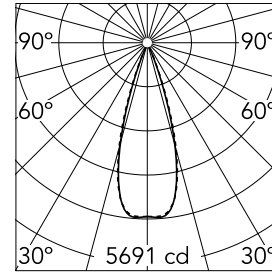

### Main specifications

<b>Number of heads</b>	1	<b>Net lumen (lm)</b>	1850
<b>Lamp category</b>	LED	<b>Mountings</b>	Ceiling recessed
<b>Power (W)</b>	21.6W	<b>Environment</b>	Indoor dry location
<b>CCT (K)</b>	3000K		
<b>CRI</b>	90		

### Optical

<b>Lighting type</b>	Direct
<b>LED type</b>	Power LED
<b>Light distribution</b>	Symmetric
<b>Optical type</b>	Flood
<b>Beam angle (°)</b>	33
<b>Beam angle C90-270 (°)</b>	33

<b>Beam Angle:</b>	33°		
<b>h(m)</b>	<b>E(lx)</b>	<b>D(m)</b>	
1	5691	0.60	
2	1423	1.20	
3	632	1.79	
4	356	2.39	
5	228	2.99	

Luminous flux luminaire  
1850 lm (EXTREME CUT OFF)

### Physical

<b>Color</b>	Black/Gold	<b>Tilt (°)</b>	30
<b>Orientation</b>	Adjustable	<b>Length (mm)</b>	296
<b>Trim</b>	yes		
<b>Recessed depth (mm)</b>	75		
<b>Weight (kg)</b>	0.50		