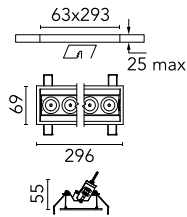

Light Shadow Adjustable Trim 8 Spots Optic Flood

03.9357.40A - White/Chrome

Recessed integrated luminaire with 8 LED lighting spots. Remote power supply included (220-240V).

Main specifications

Number of heads	1	Net lumen (lm)	1901
Lamp category	LED	Mountings	Ceiling recessed
Power (W)	21.6W	Environment	Indoor dry location
CCT (K)	3000K		
CRI	90		

Optical

Lighting type	Direct
LED type	Power LED
Light distribution	Symmetric
Optical type	Flood
Beam angle (°)	33
Beam angle C90-270 (°)	33

Beam Angle:	33°	
h(m)	E(lx)	D(m)
1	5886	0.60
2	1472	1.19
3	654	1.79
4	368	2.38
5	235	2.98

Luminous flux luminaire
1901 lm (EXTREME CUT OFF)

Electrical

Frequency (Hz)	50/60	Insulation class	II
Voltage (V)	220.00		
Dimmable	No		
Driver	Remote included		
Emergency	Without		

Physical

Color	White/Chrome	Tilt (°)	30
Orientation	Adjustable	Length (mm)	296
Trim	yes		
Recessed depth (mm)	75		
Weight (kg)	0.50		