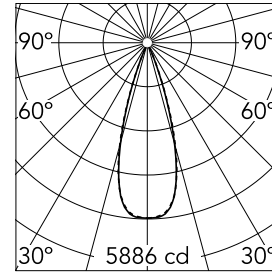

Light Shadow Adjustable Trim 8 Spots Optic Flood

03.9357.40A - White/Chrome

Recessed integrated luminaire with 8 LED lighting spots. Remote power supply included (220-240V).

Main specifications

Number of heads	1	Net lumen (lm)	1901
Lamp category	LED	Mountings	Ceiling recessed
Power (W)	21.6W	Environment	Indoor dry location
CCT (K)	3000K		
CRI	90		

Optical

Lighting type	Direct
LED type	Power LED
Light distribution	Symmetric
Optical type	Flood
Beam angle (°)	33
Beam angle C90-270 (°)	33

Beam Angle:	33°	
h(m)	E(lx)	D(m)
1	5886	0.60
2	1472	1.19
3	654	1.79
4	368	2.38
5	235	2.98

Luminous flux luminaire
1901 lm (EXTREME CUT OFF)

Electrical

Frequency (Hz)	50/60	Insulation class	II
Voltage (V)	220.00		
Dimmable	No		
Driver	Remote included		
Emergency	Without		

Physical

Color	White/Chrome	Tilt (°)	30
Orientation	Adjustable	Length (mm)	296
Trim	yes		
Recessed depth (mm)	75		
Weight (kg)	0.50		