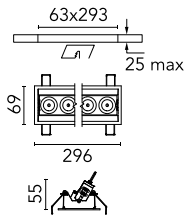

Light Shadow Adjustable Trim 8 Spots Optic Flood

03.9356.40A - White/Black

Recessed integrated luminaire with 8 LED lighting spots. Remote power supply included (220-240V).

Main specifications

Number of heads	1	Net lumen (lm)	1818
Lamp category	LED	Mountings	Ceiling recessed
Power (W)	21.6W	Environment	Indoor
CCT (K)	3000K		
CRI	90		

Optical

Lighting type	Direct
LED type	Power LED
Light distribution	Symmetric
Optical type	Flood
Beam angle (°)	33
Beam angle C90-270 (°)	33

Beam Angle: 33°		
h(m)	E(lx)	D(m)
1	5685	0.60
2	1421	1.19
3	632	1.79
4	355	2.39
5	227	2.99

Luminous flux luminaire
1818 lm (EXTREME CUT OFF)

Electrical

Frequency (Hz)	50/60	Emergency	Without
Voltage (V)	220.00	Insulation class	II
Dimmable	No		
Driver	Remote		
Driver type	Electronic		

Physical

Color	White/Black	Tilt (°)	30
Orientation	Adjustable	Length (mm)	296
Trim	yes		
Recessed depth (mm)	75		
Weight (kg)	0.50		