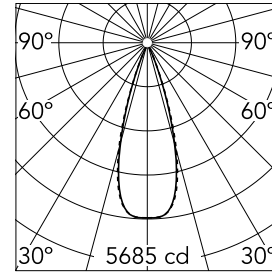

Light Shadow Adjustable Trim 8 Spots Optic Flood

03.9356.40A - White/Black

Recessed integrated luminaire with 8 LED lighting spots. Remote power supply included (220-240V).

Main specifications

Number of heads	1	Net lumen (lm)	1818
Lamp category	LED	Mountings	Ceiling recessed
Power (W)	21.6W	Environment	Indoor
CCT (K)	3000K		
CRI	90		

Optical

Lighting type	Direct
LED type	Power LED
Light distribution	Symmetric
Optical type	Flood
Beam angle (°)	33
Beam angle C90-270 (°)	33

Beam Angle: 33°		
h(m)	E(lx)	D(m)
1	5685	0.60
2	1421	1.19
3	632	1.79
4	355	2.39
5	227	2.99

Luminous flux luminaire
1818 lm (EXTREME CUT OFF)

Electrical

Frequency (Hz)	50/60	Emergency	Without
Voltage (V)	220.00	Insulation class	II
Dimmable	No		
Driver	Remote		
Driver type	Electronic		

Physical

Color	White/Black	Tilt (°)	30
Orientation	Adjustable	Length (mm)	296
Trim	yes		
Recessed depth (mm)	75		
Weight (kg)	0.50		