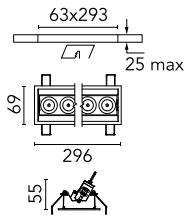

Light Shadow Adjustable Trim 8 Spots Optic Flood

■ 03.9355.14A - Black/White

Recessed integrated luminaire with 8 LED lighting spots. Remote power supply included (220-240V).

Main specifications

Number of heads	1	Net lumen (lm)	1872
Lamp category	LED	Mountings	Ceiling recessed
Power (W)	21.6W	Environment	Indoor dry location
CCT (K)	3000K		
CRI	90		

Optical

Lighting type	Direct
LED type	Power LED
Light distribution	Symmetric
Optical type	Flood
Beam angle (°)	33
Beam angle C90-270 (°)	33

Beam Angle: 33°		
h(m)	E(lx)	D(m)
1	5835	0.59
2	1459	1.18
3	648	1.78
4	365	2.37
5	233	2.96

Luminous flux luminaire
1872 lm (EXTREME CUT OFF)

Electrical

Frequency (Hz)	50/60	Insulation class	II
Voltage (V)	220.00		
Dimmable	No		
Driver	Remote included		
Emergency	Without		

Physical

Color	Black/White	Tilt (°)	30
Orientation	Adjustable	Length (mm)	296
Trim	yes		
Recessed depth (mm)	75		
Weight (kg)	0.50		