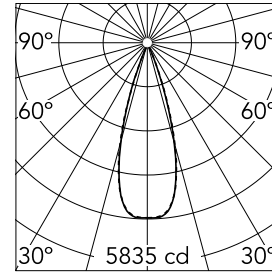

Light Shadow Adjustable Trim 8 Spots Optic Flood

■ 03.9355.14A - Black/White

Recessed integrated luminaire with 8 LED lighting spots. Remote power supply included (220-240V).

Main specifications

Number of heads	1	Net lumen (lm)	1872
Lamp category	LED	Mountings	Ceiling recessed
Power (W)	21.6W	Environment	Indoor dry location
CCT (K)	3000K		
CRI	90		

Optical

Lighting type	Direct
LED type	Power LED
Light distribution	Symmetric
Optical type	Flood
Beam angle (°)	33
Beam angle C90-270 (°)	33

Beam Angle: 33°		
h(m)	E(lx)	D(m)
1	5835	0.59
2	1459	1.18
3	648	1.78
4	365	2.37
5	233	2.96

Luminous flux luminaire
1872 lm (EXTREME CUT OFF)

Electrical

Frequency (Hz)	50/60	Insulation class	II
Voltage (V)	220.00		
Dimmable	No		
Driver	Remote included		
Emergency	Without		

Physical

Color	Black/White	Tilt (°)	30
Orientation	Adjustable	Length (mm)	296
Trim	yes		
Recessed depth (mm)	75		
Weight (kg)	0.50		