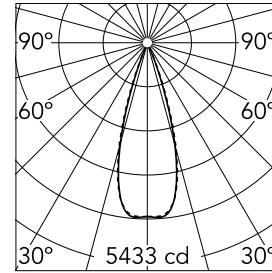

Light Shadow Adjustable Trim 8 Spots Optic Flood

03.9348.40A - White/Gold

Recessed integrated luminaire with 8 LED lighting spots. Remote power supply included (220-240V).

Main specifications

Number of heads	1	Net lumen (lm)	1765
Lamp category	LED	Mountings	Ceiling recessed
Power (W)	21.6W	Environment	Indoor
CCT (K)	2700K		
CRI	90		

Optical

Lighting type	Direct
LED type	Power LED
Light distribution	Symmetric
Optical type	Flood
Beam angle (°)	33
Beam angle C90-270 (°)	33

Beam Angle:	33°		
h(m)	E(lx)	D(m)	
1	5433	0.60	
2	1358	1.20	
3	604	1.79	
4	340	2.39	
5	217	2.99	

Luminous flux luminaire
1765 lm (EXTREME CUT OFF)

Electrical

Frequency (Hz)	50/60	Emergency	Without
Voltage (V)	220.00	Insulation class	II
Dimmable	No		
Driver	Remote		
Driver type	Electronic		

Physical

Color	White/Gold	Tilt (°)	30
Orientation	Adjustable	Length (mm)	296
Trim	yes		
Recessed depth (mm)	75		
Weight (kg)	0.50		