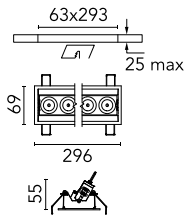

Light Shadow Adjustable Trim 8 Spots Optic Flood

03.9348.40A - White/Gold

Recessed integrated luminaire with 8 LED lighting spots. Remote power supply included (220-240V).

Main specifications

Number of heads	1	Net lumen (lm)	1765
Lamp category	LED	Mountings	Ceiling recessed
Power (W)	21.6W	Environment	Indoor
CCT (K)	2700K		
CRI	90		

Optical

Lighting type	Direct
LED type	Power LED
Light distribution	Symmetric
Optical type	Flood
Beam angle (°)	33
Beam angle C90-270 (°)	33

Beam Angle:	33°		
h(m)	E(lx)	D(m)	
1	5433	0.60	
2	1358	1.20	
3	604	1.79	
4	340	2.39	
5	217	2.99	

Luminous flux luminaire
1765 lm (EXTREME CUT OFF)

Electrical

Frequency (Hz)	50/60	Emergency	Without
Voltage (V)	220.00	Insulation class	II
Dimmable	No		
Driver	Remote		
Driver type	Electronic		

Physical

Color	White/Gold	Tilt (°)	30
Orientation	Adjustable	Length (mm)	296
Trim	yes		
Recessed depth (mm)	75		
Weight (kg)	0.50		