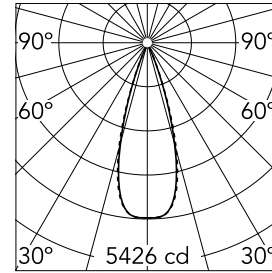

### Main specifications

<b>Number of heads</b>	1	<b>Net lumen (lm)</b>	1735
<b>Lamp category</b>	LED	<b>Mountings</b>	Ceiling recessed
<b>Power (W)</b>	21.6W	<b>Environment</b>	Indoor
<b>CCT (K)</b>	2700K		
<b>CRI</b>	90		

### Optical

<b>Lighting type</b>	Direct
<b>LED type</b>	Power LED
<b>Light distribution</b>	Symmetric
<b>Optical type</b>	Flood
<b>Beam angle (°)</b>	33
<b>Beam angle C90-270 (°)</b>	33

<b>Beam Angle:</b>	33°	
<b>h(m)</b>	<b>E(lx)</b>	<b>D(m)</b>
1	5426	0.60
2	1357	1.19
3	603	1.79
4	339	2.39
5	217	2.99

Luminous flux luminaire  
1735 lm (EXTREME CUT OFF)

### Physical

<b>Color</b>	Black/Black	<b>Tilt (°)</b>	30
<b>Orientation</b>	Adjustable	<b>Length (mm)</b>	296
<b>Trim</b>	yes		
<b>Recessed depth (mm)</b>	75		
<b>Weight (kg)</b>	0.50		