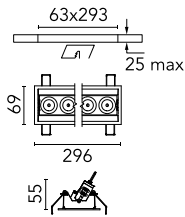

## Light Shadow Adjustable Trim 8 Spots Optic Flood

03.9346.14A - Black/Black

Recessed integrated luminaire with 8 LED lighting spots. Remote power supply included (220-240V).

### Main specifications

<b>Number of heads</b>	1	<b>Net lumen (lm)</b>	1735
<b>Lamp category</b>	LED	<b>Mountings</b>	Ceiling recessed
<b>Power (W)</b>	21.6W	<b>Environment</b>	Indoor
<b>CCT (K)</b>	2700K		
<b>CRI</b>	90		

Luminous flux luminaire  
1735 lm (EXTREME CUT OFF)

### Physical

<b>Color</b>	Black/Black	<b>Tilt (°)</b>	30
<b>Orientation</b>	Adjustable	<b>Length (mm)</b>	296
<b>Trim</b>	yes		
<b>Recessed depth (mm)</b>	75		
<b>Weight (kg)</b>	0.50		