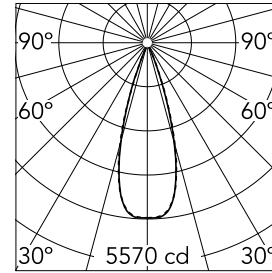

Light Shadow Adjustable Trim 8 Spots Optic Flood

03.9345.14A - Black/White

Recessed integrated luminaire with 8 LED lighting spots. Remote power supply included (220-240V).

Main specifications

Number of heads	1	Net lumen (lm)	1787
Lamp category	LED	Mountings	Ceiling recessed
Power (W)	21.6W	Environment	Indoor dry location
CCT (K)	2700K		
CRI	90		

Optical

Lighting type	Direct
LED type	Power LED
Light distribution	Symmetric
Optical type	Flood
Beam angle (°)	33
Beam angle C90-270 (°)	33

Beam Angle: 33°		
h(m)	E(lx)	D(m)
1	5570	0.59
2	1392	1.18
3	619	1.78
4	348	2.37
5	223	2.96

Luminous flux luminaire
1787 lm (EXTREME CUT OFF)

Electrical

Frequency (Hz)	50/60	Insulation class	II
Voltage (V)	220.00		
Dimmable	No		
Driver	Remote included		
Emergency	Without		

Physical

Color	Black/White	Tilt (°)	30
Orientation	Adjustable	Length (mm)	296
Trim	yes		
Recessed depth (mm)	75		
Weight (kg)	0.50		