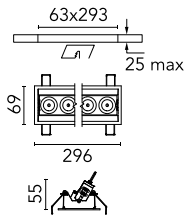

Light Shadow Adjustable Trim 8 Spots Optic Flood

03.9345.14A - Black/White

Recessed integrated luminaire with 8 LED lighting spots. Remote power supply included (220-240V).

Main specifications

Number of heads	1	Net lumen (lm)	1787
Lamp category	LED	Mountings	Ceiling recessed
Power (W)	21.6W	Environment	Indoor dry location
CCT (K)	2700K		
CRI	90		

Optical

Lighting type	Direct
LED type	Power LED
Light distribution	Symmetric
Optical type	Flood
Beam angle (°)	33
Beam angle C90-270 (°)	33

Beam Angle: 33°		
h(m)	E(lx)	D(m)
1	5570	0.59
2	1392	1.18
3	619	1.78
4	348	2.37
5	223	2.96

Luminous flux luminaire
1787 lm (EXTREME CUT OFF)

Electrical

Frequency (Hz)	50/60	Insulation class	II
Voltage (V)	220.00		
Dimmable	No		
Driver	Remote included		
Emergency	Without		

Physical

Color	Black/White	Tilt (°)	30
Orientation	Adjustable	Length (mm)	296
Trim	yes		
Recessed depth (mm)	75		
Weight (kg)	0.50		